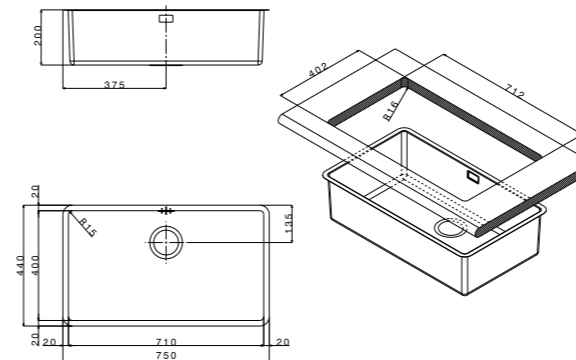

CI45
Basket

- size 750x440 mm
- drain hole 3,5"
- cut-out  712x402 mm
- base  800 mm
- depth  200 mm
- fitting  undermount
- finish/finitura  brushed/spazzolato

 brushed/spazzolato

accessories

code
drainer right or left /
gocciolatoio destro o sinistro