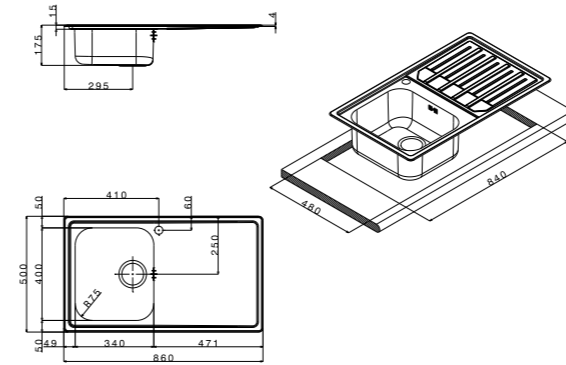

- size 860x500 mm
- drain hole 3,5"
- cut-out 840x480 mm
- base 450 mm
- depth 175 mm
- fitting 4 mm
- finish/finitura brushed/spazzolato

brushed/spazzolato

1. extra

1	2	3
4	5	6
7		

MLE8611RBC
(dx/right)
MLE8611LBC
(sx/left)

packed in boxes:
895 x 520 x 205 mm - 5,93 Kg