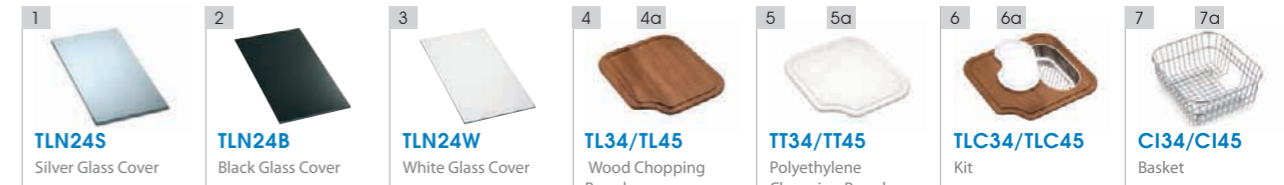

1 **TLN24S**
Silver Glass Cover

2 **TLN24B**
Black Glass Cover

3 **TLN24W**
White Glass Cover

4 **TL34/TL45**
Wood Chopping Board

5 **TT34/TT45**
Polyethylene Chopping Board

6 **TLC34/TLC45**
Kit

7 **C134/CI45**
Basket