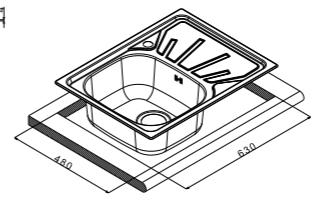

finish/finitura	accessories	code
	size 650x500 mm drain hole 3,5" cut-out 630x480 mm base 450 mm depth 160 mm fitting 4 mm finish/finitura matt/prelucido		extra <table border="1"><tr><td>1</td><td>2</td><td>3</td></tr><tr><td>4</td><td>5</td><td></td></tr></table>	TM651IRPC <i>(dx/right)</i> TM651ILPC <i>(sx/left)</i>
	size 860x500 mm drain hole 3,5" cut-out 840x480 mm base 450 mm depth 155 mm fitting 6 mm finish/finitura matt/prelucido		extra <table border="1"><tr><td>1</td><td>2</td><td>3</td></tr><tr><td>4</td><td>5</td><td></td></tr></table>	TM861IRPC <i>(dx/right)</i> TM861ILPC <i>(sx/left)</i>
	size 860x500 mm drain hole 3,5" cut-out 840x480 mm base 900 mm depth 150 mm fitting 6 mm finish/finitura matt/prelucido		extra <table border="1"><tr><td>1</td><td>2</td><td>3</td></tr><tr><td>4</td><td>5</td><td></td></tr></table>	TM862IPC
	size 1160x500 mm drain hole 3,5" cut-out 1140x480 mm base 800 mm depth 150 mm fitting 6 mm finish/finitura matt/prelucido		extra <table border="1"><tr><td>1</td><td>2</td><td>3</td></tr><tr><td>4</td><td>5</td><td></td></tr></table>	TM1162IRPC <i>(dx/right)</i> TM1162ILPC <i>(sx/left)</i>

packed in boxes:
730 x 610 x 280 mm - 4,35 Kg