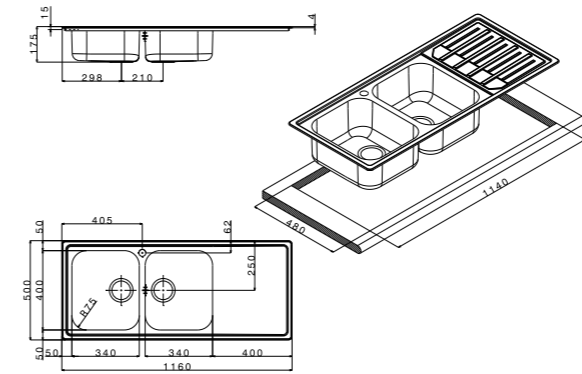

 brushed/spazzolato

extra	1	2	3
	4	5	6
	7	8	9

MLE1002IRBC
(dx/right)

MLE1002ILBC
(sx/left)

 packed in boxes:
1040 x 520 x 200 mm - 8,0 Kg

- size 1160x500 mm
- drain hole 3,5"
- cut-out  1140x480 cm
- base  800 cm
- depth  175 mm
- fitting  4 mm
- finish/finitura  brushed/spazzolato