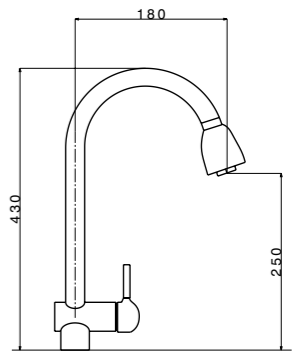

finish code

AP7090 Doccetta Estraibile / Pull out spray

Chrome/Cromato **AP7090CR**