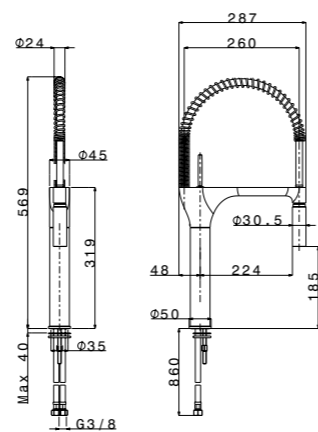

finish code
APF7027 Doccetta Estraibile / Pull out spray Chrome/Cromato **APF7027CR**

Made in Italy