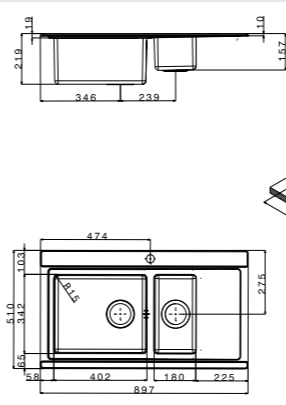

finish/finitura	accessories	code drainer right or left / gocciolatoio destro o sinistro
	size 900x510 mm drain hole 3,5" cut-out 850x480 mm base 600 mm depth 219 mm fitting flat inset finish/finitura brushed / spazzolato		included 1 included 1 extra 2 3 4 6 7	SA9011RBC <i>(dx/right)</i> SA9011LBC <i>(sx/left)</i>
	size 900x510 mm drain hole 3,5" cut-out 850x480 mm base 800 mm depth 219 mm fitting flat inset finish/finitura brushed / spazzolato		included 1 included 1 extra 2 3 4 6 7	SA9018RBC <i>(dx/right)</i> SA9018LBC <i>(sx/left)</i>
	size 900x510 mm drain hole 3,5" cut-out 860x480 mm base 900 mm depth 219 mm fitting flat inset finish/finitura brushed / spazzolato		included 1 extra 2 3 4 6 7	SA902IBC
	size 900x510 mm drain hole 3,5" cut-out 850x480 mm base 900 mm depth 220 mm fitting flat inset finish/finitura brushed / spazzolato	silver black/nero white/bianco	included 1 2 5 included 1 3 5 included 1 4 5	SAG901KITSIS SAG901KITBIS SAG901KITWIS

packed in boxes:
1050 x 635 x 320 mm - 11,7 Kg

packed in boxes:
1010 x 620 x 310 mm - 13 Kg

packed in boxes:
1130 x 570 x 270 mm - 8,6 Kg

packed in boxes:
1265 x 645 x 430 mm - 22,83 Kg

mixers

accessories