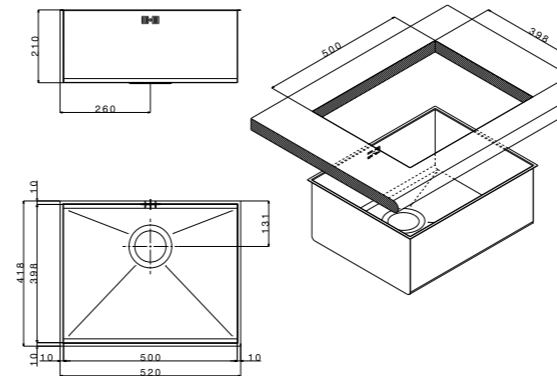

accessories

extra

1	2	3
4		

code
 drain right or left /
 gocciolatoio destro o sinistro

FEQ40USC

packed in boxes:
 495 x 500 x 300 mm - 6 Kg

size 520x418 mm
 drain hole 3,5"
 cut-out 500x398 mm
 base 600 mm
 depth 210 mm
 fitting undermount
 finish/finitura satin/satinato