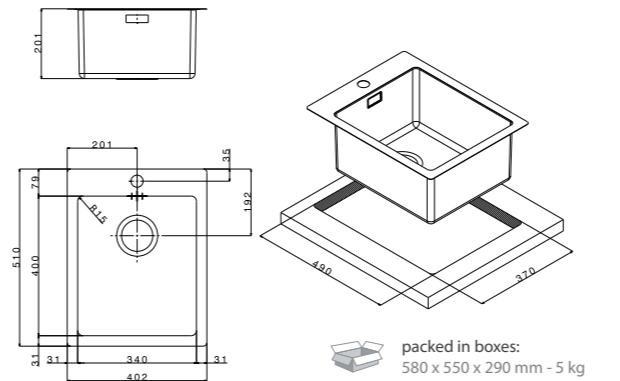

included **1**

LNP40FBC

extra **2** **3**

mixers

accessories