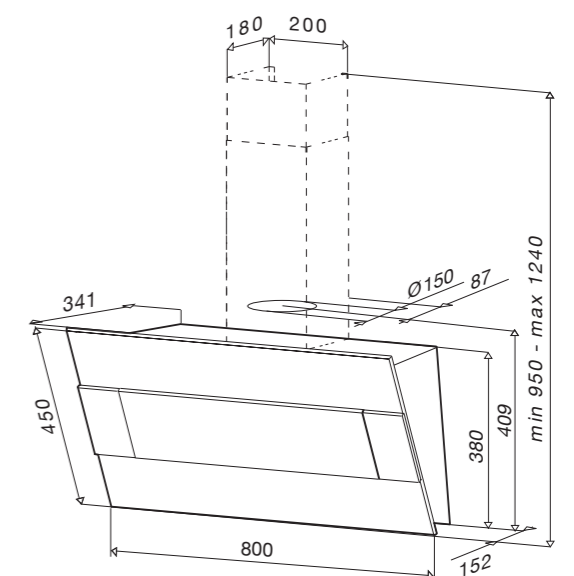

CIR8000BE Verticale / Vertical

CIR8000WE variante in nero

3 velocit + intensiva / N° of speed 3 + Intensive speed
Comandi elettromeccanici / Control setting: buttons
2 lampade alogene / 2 Halogen Lights
filtri a carbone / Carbon filter
Motore 600 m3/h / Extraction Rate 600 m3/h

Classe di efficienza energetica C / Energy Rating C