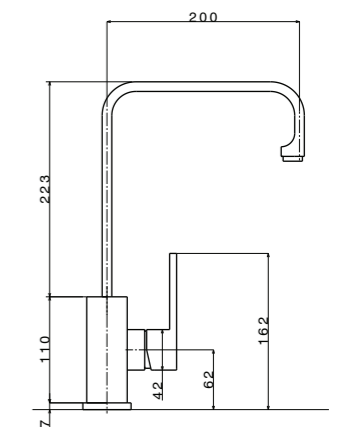

finish code

AP5001 Monocomando / Single lever

Chrome/Cromato

AP5001HACR