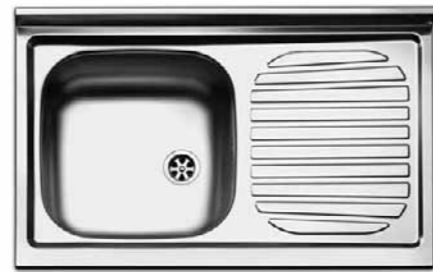

finish/finitura

accessories

code
drainer right or left /
gocciolatoio destro o sinistro

- size 800x500 mm
- drain hole 2"
- base 450 mm
- depth 166 mm
- support 30 mm
- finish/finitura matt/prelucido