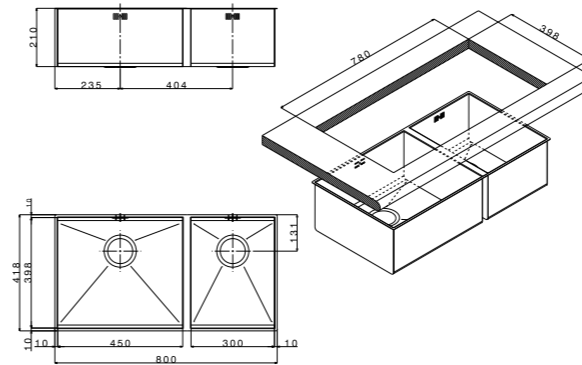

packed in boxes:
970 x 570 x 265 mm - 13,5 Kg

satin/satinato

extra 1 2 3

FEQ4530USC

mixers

accessories

AP7730DCCR

APF3227CR