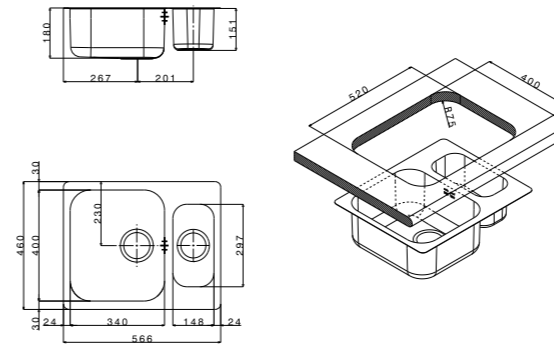

TT10
Polyethylene Chopping Board

TLC34 / TLC45
Kit

CI34 / CI45
Basket

finish/finitura

accessories

code
drainer right or left /
gocciolatoio destro o sinistro

- size 566x460 mm
- drain hole 3,5"
- cut-out  520x400 mm
- base  600 mm
- depth  180 mm
- fitting  undermount
- finish/finitura  brushed/spazzolato