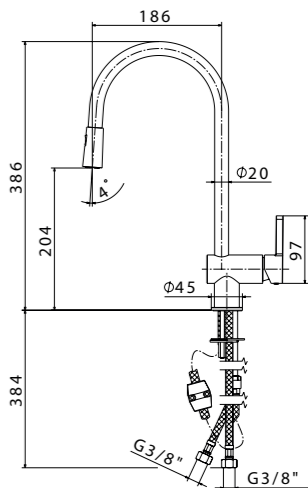

finish code

AP7091 Doccetta Estraibile / Pull out spray

Chrome/Cromato **AP7091CR**