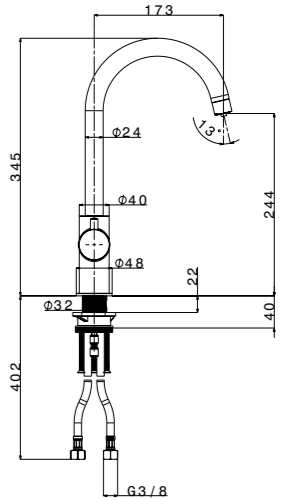

finish code

APG3910 Doppio comando / Double lever

Chrome/Cromato

Made in Italy