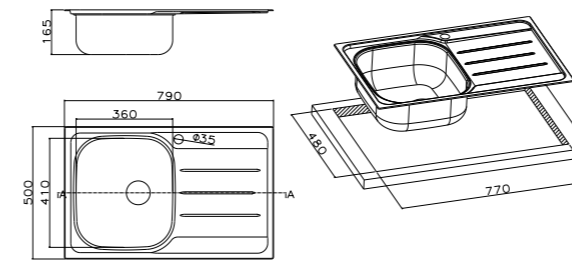

- size 790x500mm
- drain hole 3,5"
- cut-out 770x480 mm
- base 450 mm
- depth 165 mm
- fitting 4 mm
- finish/finitura matt / prelucido

Matt/prelucido

extra **1** **2** **3**

OH791IRPC
(dx/right)
OH791ILPC
(sx/left)

packed in boxes:
820 x 540 x 200 mm - 4,75 Kg