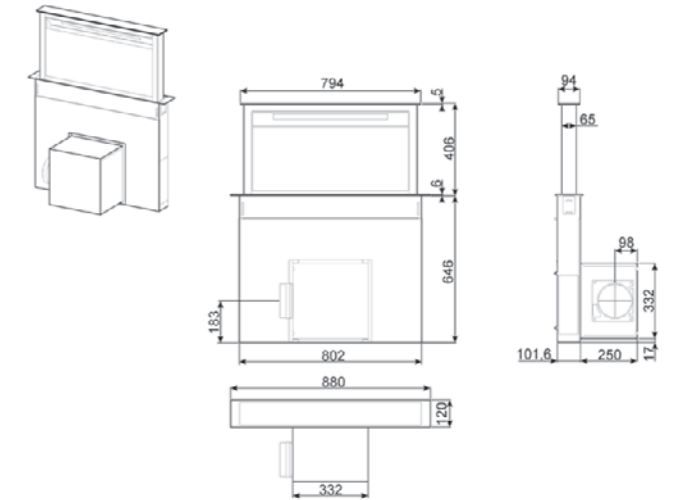

CDD90VXE

a scomparsa down draft

3 velocit + intensiva / N• of speed 3 + Intensive speed
Comandi tasti elettronici / Control setting: electronic buttons
1 Strip Led / 1 strip LED
filtro antigrasso INOX / Inox Anti-Grease Filter
Motore 730 m3/h / Extraction 730 m3/h

Classe di efficienza energetica A / Energy Rating A