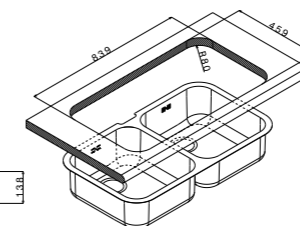

 brushed/spazzolato

- extra
- | | | |
|---|---|---|
| 1 | 3 | 5 |
| 7 | | |

FE4040UBC

 packed in boxes:
950 x 605 x 280 mm - 6,6 Kg

- size 890x510 mm
- drain hole 3,5"
- cut-out  839x459 mm
- base  900 mm
- depth  180 mm
- fitting  undermount
- finish/finitura  brushed/spazzolato