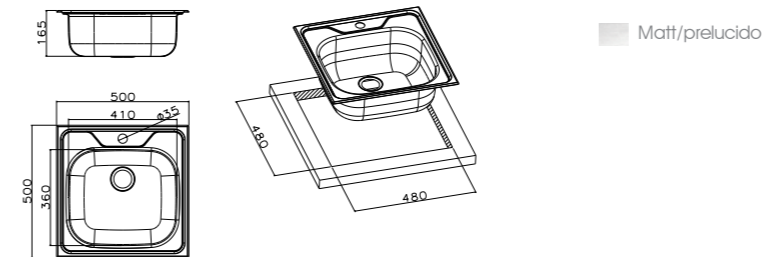

- size 500x500 mm
- drain hole 3,5"
- cut-out 480x480 mm
- base 450 mm
- depth 165 mm
- fitting 4 mm
- finish/finitura matt/prelucido

packed in boxes:
530 x 530 x 210 mm - 3,42 Kg

OH501IPC

mixers

accessories