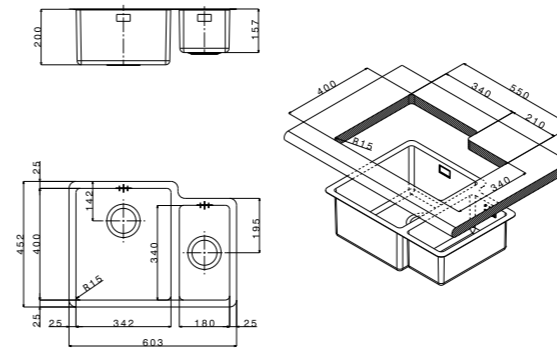

- size 603x452 mm
- drain hole 3,5"
- cut-out see technical drawing
- base 800 mm
- depth 200 mm
- fitting undermount
- finish/finitura brushed/spazzolato

brushed/spazzolato

1. included **1**
2. extra **2**

FEM3418UBC

packed in boxes:
735 x 610 x 280 mm - 7,88 Kg