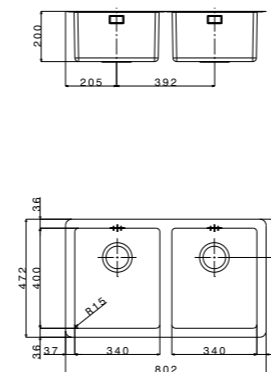

 brushed/spazzolato

- included **1**
- extra **2**

FEM3418UBC

 packed in boxes:
735 x 610 x 280 mm - 7,88 Kg

- size 802x472 mm
- drain hole 3,5"
- cut-out  740x411 mm
- base  800 mm
- depth  200 mm
- fitting  undermount
- finish/finitura  brushed/spazzolato