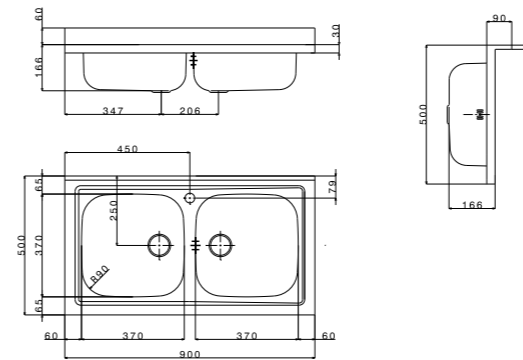

TLVM33
Wood Chopping Board

TLVQ37
Wood Chopping Board

matt/prelucido

accessories
extra **2**

code
drainer right or left /
gocciolatoio destro o sinistro
PI902PC

packed in boxes:
900 x 520 x 200 mm - 8 Kg