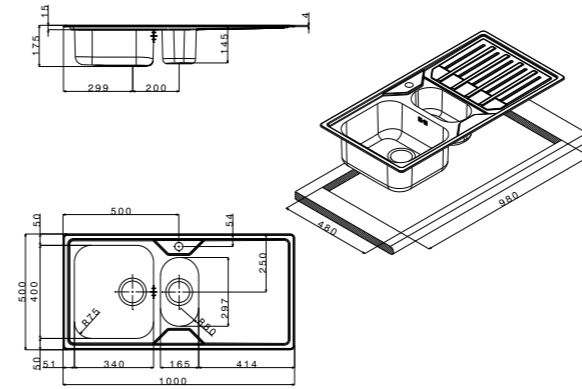

 brushed/spazzolato

extra	1	2	3
	4	5	6
	7	8	9

MLE1002IRBC
(dx/right)

MLE1002ILBC
(sx/left)

 packed in boxes:
1040 x 520 x 200 mm - 8,0 Kg

- size 1160x500 mm
- drain hole 3,5"
- cut-out  1140x480 cm
- base  800 cm
- depth  175 mm
- fitting  4 mm
- finish/finitura  brushed/spazzolato