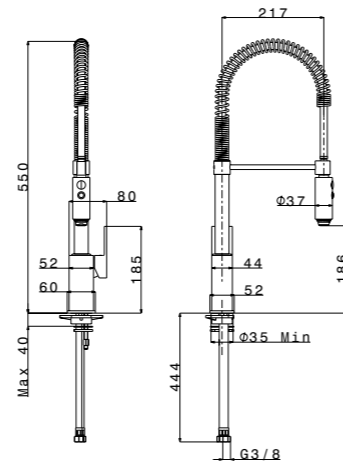

finish code

APF3507 Doccetta Estraibile / Pull out spray

Chrome/Cromato **APF3507CR**
White/Bianco **APF3507W**
Black/Nero **APF3507B**