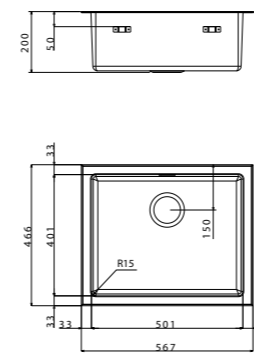

 brushed/spazzolato

extra 1 2 3

LNR34SFR

 packed in boxes:
570 x 550 x 300 mm - 6,48 Kg

- size 567x466 mm
- drain hole 3,5"
- cut-out  545x445 mm
- base  600 mm
- depth  200 mm
- fitting  4 mm
- finish/finitura  brushed/spazzolato