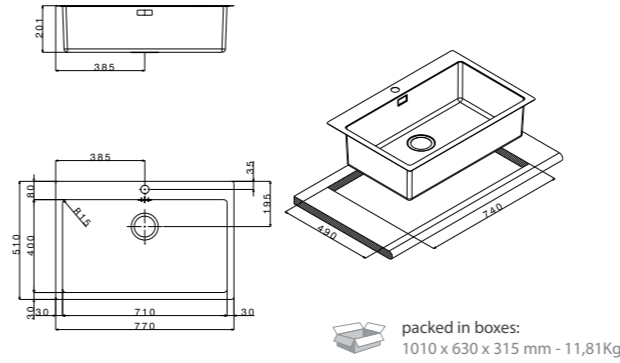

mixers

accessories

fitting/tipologia

accessories

code
drainer right or left /
gocciolatoio destro o sinistro

- size 770x510 mm
- drain hole 3,5"
- cut-out  740x490 mm
- base  800 mm
- depth  201 mm
- fitting  flat inset
- finish/finitura  brushed/spazzolato