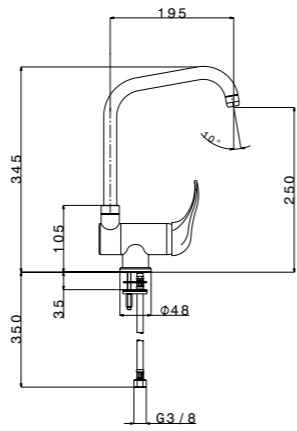

finish code

APG1111 Sottofinestra / Under-window

Chrome/Cromato

Made in Italy