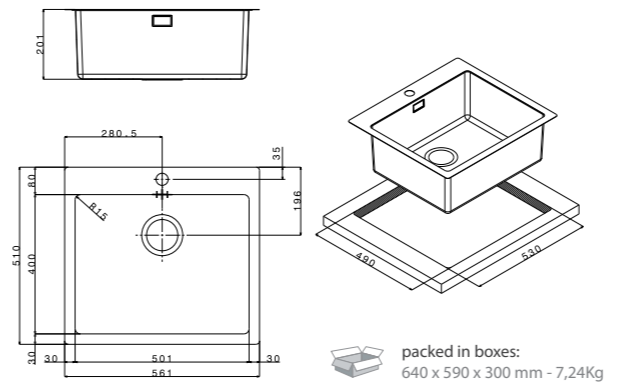

included **1**

LNP50FBC

extra **2** **3**

- size 402x510 mm
- drain hole 3,5"
- cut-out 370x490 mm
- base 450 mm
- depth 201 mm
- fitting flat inset
- finish/finitura brushed/spazzolato