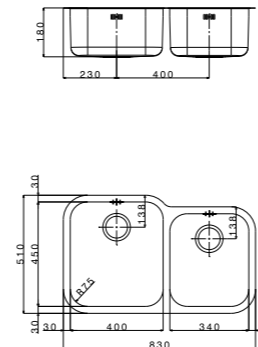

- size 830x510 mm
- drain hole 3,5"
- cut-out see technical drawing
- base 900 mm
- depth 180 mm
- fitting undermount
- finish/finitura brushed/spazzolato

brushed/spazzolato

1. extra

1	2	3
4	5	6
7	8	

FE4540UBC

packed in boxes:
950 x 605 x 280 mm - 7,41 Kg