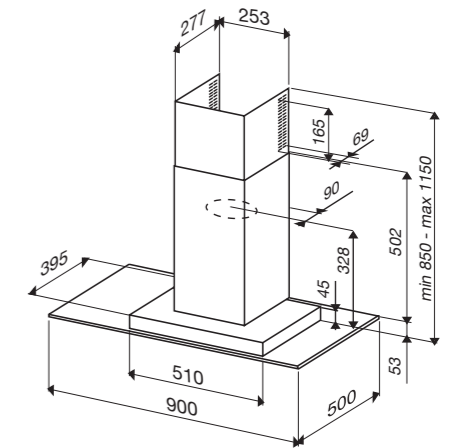

CVP900E T-Shape

3 velocit / N° of speed 3
Comandi elettromeccanici / Control setting: buttons
2 lampade alogene / 2 Halogen Lights
2 filtri antigrasso metallici / 2 Aluminium Anti-Grease Filters
Motore 390 m3/h / Extraction Rate 390 m3/h

Classe di efficienza energetica D / Energy Rating D