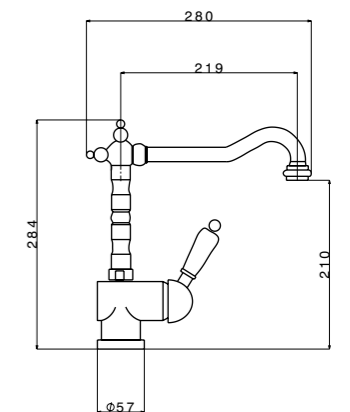

finish code

AP091 Classico / Classic style

Copper/rame **AP091CU**

Brass/Ottone **AP091TT**

Made in Italy