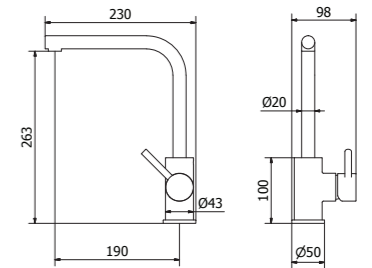

1. finish
2. Chrome/Cromato

1. code
2. **AP7730CR**

AP7730DC Doccetta Estraibile / Pull out spray