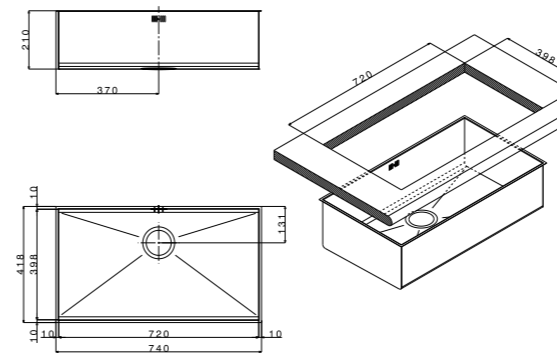

finish/finitura satin/satinato

extra

1	2	3
4	5	

FEQ50USC

packed in boxes:
 595 x 505 x 300 mm - 6,8 Kg

size 740x418 mm
 drain hole 3,5"
 cut-out 720x398 mm
 base 800 mm
 depth 210 mm
 fitting undermount
 finish/finitura satin/satinato