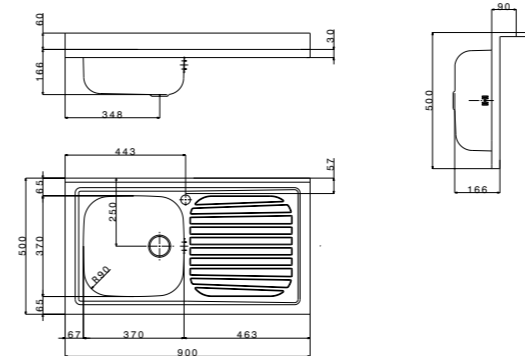

matt/prelucido

extra **2**

PI901RPC
(dx/right)
PI901LPC
(sx/left)

packed in boxes:
920 x 545 x 230 mm - 4,95 Kg

mixers

accessories