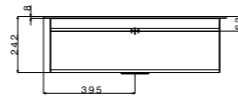

- size 790x510 mm
- drain hole 3,5"
- cut-out  770x480 mm
- base  800 mm
- depth  242 mm
- fitting  flat inset
- finish/finitura  satin/satinato

-  black/nero
-  silver
-  white/bianco

- included **1 5 8**
- included **1 6 8**
- included **1 7 8**
- extra **9 10**