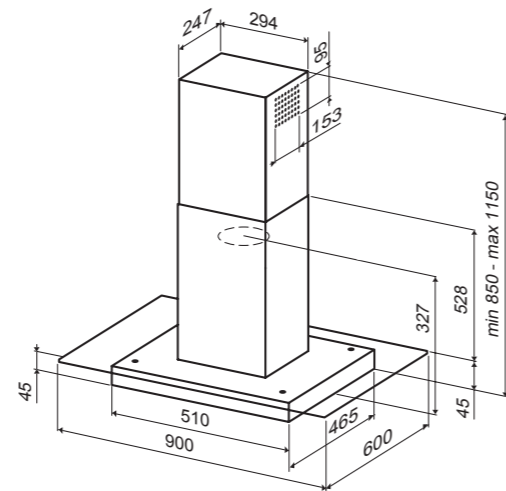

technical data

CVI900E

T-Shape

3 velocit / N• of speed 3
Comandi tasti / Control setting: Touch controls
2 lampade alogene / 2 Halogen Lights
2 filtri antigrasso metallici / 2 Aluminium Anti-Grease Filters
Motore 390 m3/h / Extraction Rate 390 m3/h

Classe di efficienza energetica E / Energy Rating E