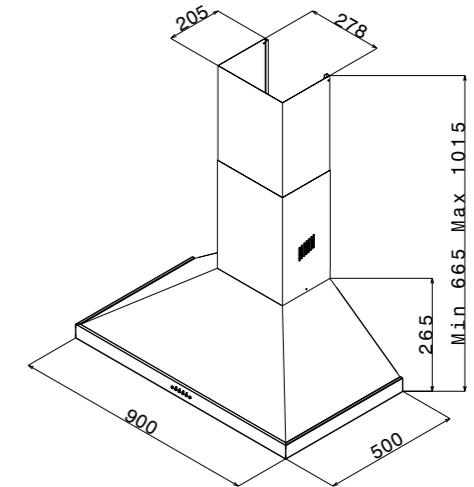

technical data

CA90QAE

Camino / Chimney

3 velocit + intensiva / N• of speed 3 + Intensive speed
Comandi soft touch / Control setting: soft touch
2 lampade LED / 2 LED Lights
3 filtri antigrasso metallici / 3 Aluminium Anti-Grease Filters
Motore 765 m3/h / Extraction Rate 765 m3/h

Classe di efficienza energetica A / Energy Rating A