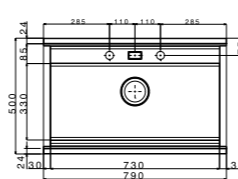

- size 790x510 mm
- drain hole 3,5"
- cut-out  770x480 mm
- base  800 mm
- depth  242 mm
- fitting  flat inset
- finish/finitura  satin/satinato

-  black/nero
-  silver
-  white/bianco

- included **1 5 8**
- included **1 6 8**
- included **1 7 8**
- extra **9 10**