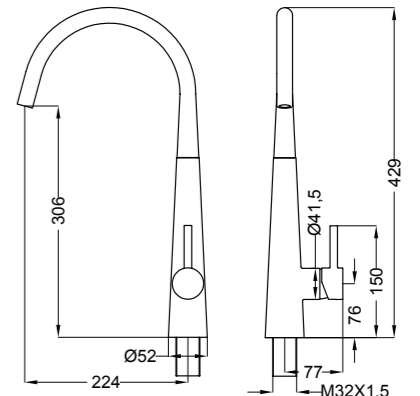

Made in Italy

finish code
AP7790 Doccetta Estraibile / Pull out spray Chrome/Cromato **AP7790CR**

Made in Italy

finish code
AP9010 Conico / Conic Chrome/Cromato **AP9010CR**

Made in Italy

finish code

AP500 Monocomando / Single lever