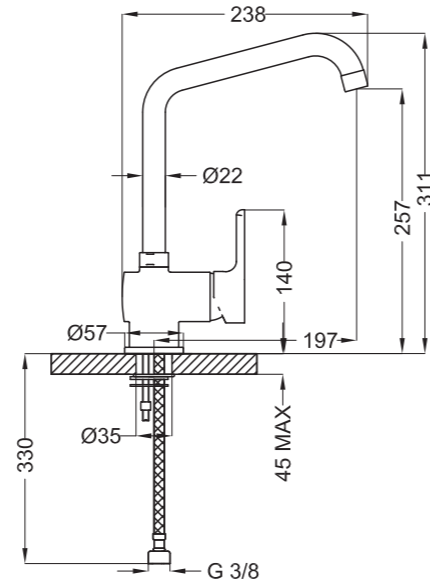

finish code

APG12914 Monocomando / Single lever

Chrome/Cromato **APG12914CR**

Made in Italy