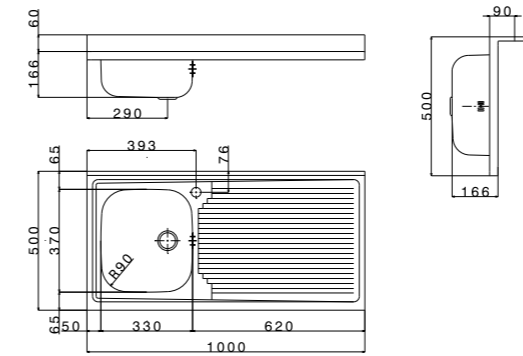

matt/prelucido

accessories
extra **1**

PI1001RPC
(dx/right)
PI1001LPC
(sx/left)

packed in boxes:
1220 x 540 x 230 mm - 5,75 Kg