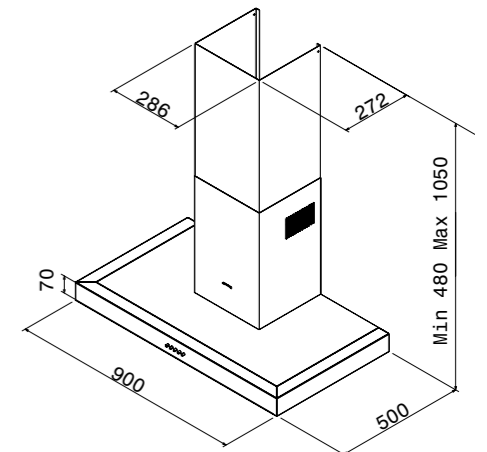

technical data

technical data

CVE600BE Verticale / Vertical

3 velocità / N° of speed 3
Comandi elettromeccanici / Control setting: buttons
2 lampade / 2 Lights
1 filtri antigrasso metallici / 1 Aluminium Anti-Grease Filters
Motore 410 m3/h / Extraction Rate 410 m3/h

Classe di efficienza energetica D / Energy Rating D

CA90PUE T-Shape

3 velocità + intensiva / N° of speed 3 + Intensive speed
Comandi touch control / Control setting: Touch controls
2 lampade LED / 2 LED Lights
3 filtri antigrasso metallici / 3 Aluminium Anti-Grease Filters
Motore 756 m3/h / Extraction Rate 756 m3/h

Classe di efficienza energetica B / Energy Rating B

technical data

CA90NAE T-Shape

3 velocità / N° of speed 3
Comandi elettromeccanici / Control setting: buttons
2 lampade alogene / 2 Halogen Lights
3 filtri antigrasso metallici / 3 Aluminium Anti-Grease Filters
Motore 556 m3/h / Extraction Rate 556 m3/h

Classe di efficienza energetica C / Energy Rating C