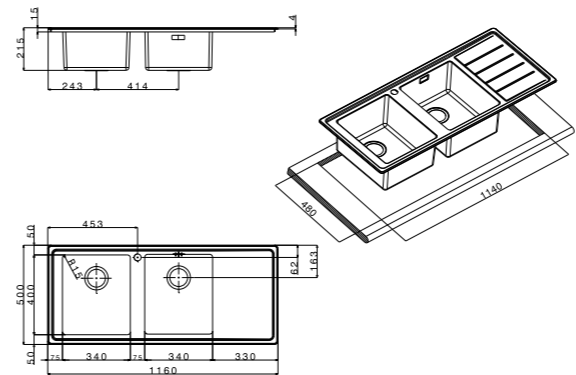

- size 1160x500 mm
- drain hole 3,5"
- cut-out 1140x480 mm
- base 900 mm
- depth 215 mm
- fitting 4 mm
- flat
- finish/finitura brushed/spazzolato

packed in boxes:
1300 x 605 x 280 mm - 9,87 Kg

- included **1**
- included **1**
- extra **2** **3** **4**
  5

- **LNP1162IRBC**
  (dx/right)
- **LNP1162ILBC**
  (sx/left)
- **LNP1162FRBC**
  (dx/right)
- **LNP1162FLBC**
  (sx/left)

mixers

accessories