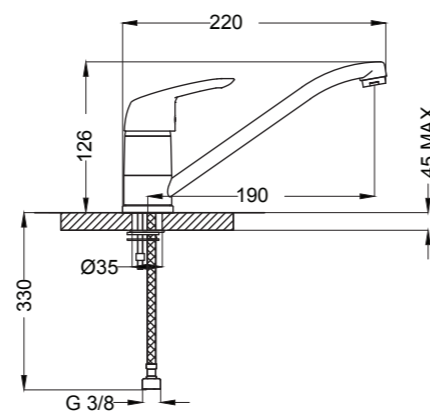

AP4070 Monocomando / Single lever

Chrome/Cromato **AP4070CR**

Oats Granit/ Granito Avena **AP4070GO**

Black Granit/ Granito Nero **AP4070GB**

White Granit / Granito Bianco **AP4070GW**

Made in Italy

finish code