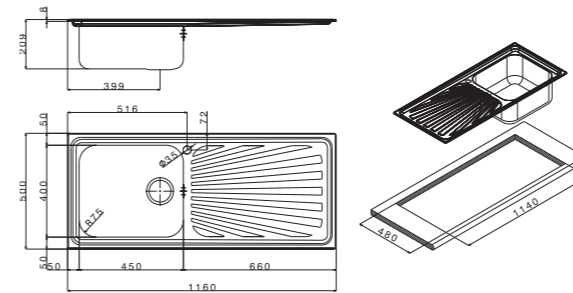

- size 1160x500 mm
- drain hole 3,5"
- cut-out 1140x480 mm
- base 600 mm
- depth 209 mm
- fitting 8 mm
- finish/finitura brushed/spazzolato

brushed/spazzolato

1. extra

1	2	3
4a	5a	6a
7a		

TO1161RBC
(dx/right)
TO1161LBC
(sx/left)

packed in boxes:
1250 x 610 x 285 mm - 8,04 Kg