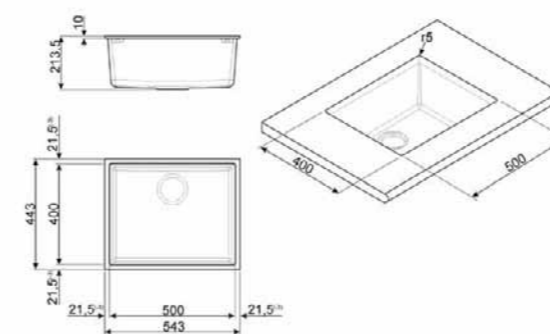

- size 570x500 mm
- drain hole 3,5"
- cut-out 500x400 mm
- base 600 mm
- depth 210 mm
- fitting Undermount
- finish/finitura granit/granito

titan/titanio

FEP50UTM

packed in boxes:
650 x 550 x 300 mm - 8,00 Kg