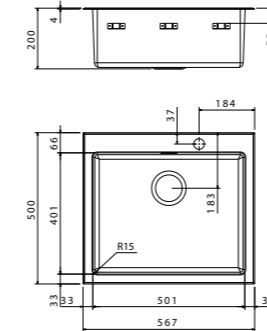

 brushed/spazzolato

accessories

- included **1**
- extra **2 3**

code
drainer right or left /
gocciolatoio destro o sinistro

LNR34IBC

 packed in boxes:
550 x 550 x 310 mm - 5,611Kg

- size 567x500 mm
- drain hole 3,5"
- cut-out  545x470 mm
- base  600 mm
- depth  200 mm
- fitting  4 mm
- finish/finitura  brushed/spazzolato