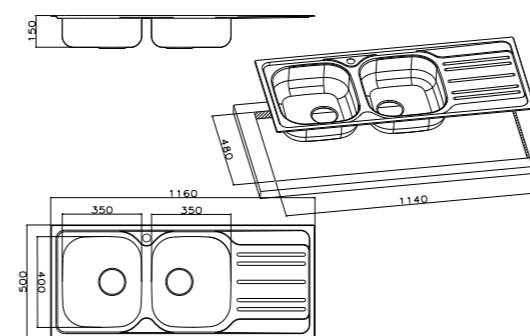

- size 1160x500 mm
- drain hole 3,5"
- cut-out 1140x480 mm
- base 800 mm
- depth 150 mm
- fitting 4 mm
- finish/finitura matt / prelucido

Matt/prelucido

extra **1** **2** **3**

OH1162IRPC
(sx/left)
OH1162ILBC
(sx/left)

packed in boxes:
1180 x 520 x 200 mm - 5,75 Kg

mixers

accessories