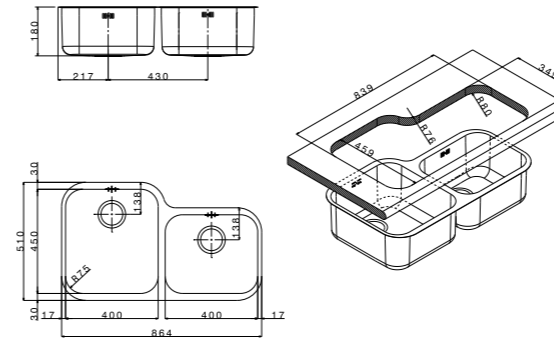

 brushed/spazzolato

extra

1	1b	2
2b	3a	4
4b		

FE4530UBC

 packed in boxes:
980 x 570 x 260 mm - 7,26 Kg

- size 864x510 mm
- drain hole 3,5"
- cut-out  see technical drawing
- base  900 mm
- depth  180 mm
- fitting  undermount
- finish/finitura  brushed/spazzolato