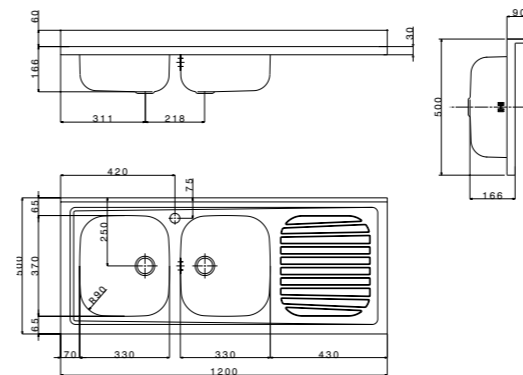

matt/prelucido

accessories
extra **1**

PI1202MRPC
(dx/right)
PI1202MLPC
(sx/left)

packed in boxes:
1230 x 535 x 235 mm - 6,91 Kg

mixers

accessories