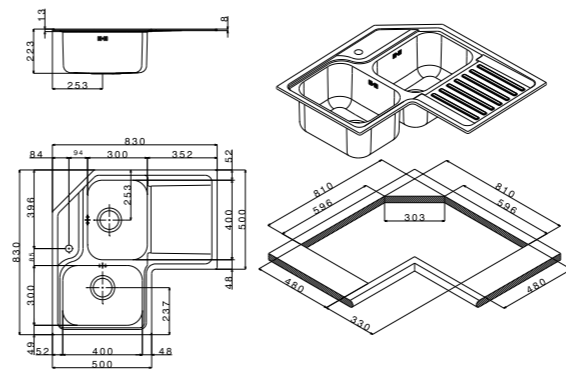

packed in boxes:
 870 x 855 x 220 mm - 8,55Kg

size 830x830x500 mm
 drain hole 3,5"
 cut-out see technical drawing
 base 900 mm
 depth 223 mm
 fitting 8 mm
 finish/finitura brushed/spazzolato
 linen/antigraffio