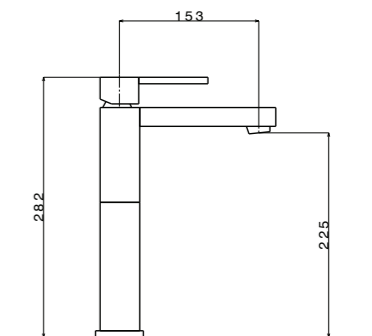

finish code

AP5002 Monocomando / Single lever

Chrome/Cromato

AP5002CR