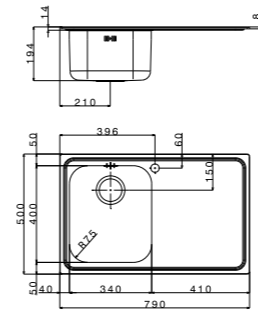

- size 790x500 mm
- drain hole 3,5"
- cut-out 770x480 mm
- base 450 mm
- depth 194 mm
- fitting 8 mm
- finish/finitura brushed/spazzolato
- linen/antigraffio

- brushed/spazzolato
- linen/antigraffio

accessories code

extra	1	2	3
	4	5	6
	7		
extra	1	2	3
	4	5	6
	7		

- **VE7911RBC**
  (dx/right)
- **VE7911LBC**
  (sx/left)
- **VE7911RAC**
  (dx/right)
- **VE7911LAC**
  (sx/left)

packed in boxes:
1030 x 520 x 200 mm - 7,93 Kg