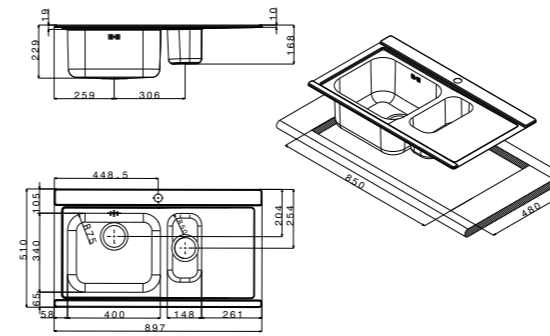

 brushed/spazzolato

included **1**

IR901IRSC
(dx/right)
IR901ILSC
(sx/left)

- extra
- | | | |
|---|---|---|
| 2 | 3 | 4 |
| 5 | 6 | 7 |
| 8 | | |

 packed in boxes:
1140 x 610 x 280 mm - 7,69 Kg

- size 900x510 mm
- drain hole 3,5"
- cut-out  850x480 mm
- base  800 mm
- depth  229 mm
- fitting  flat inset
- finish/finitura  brushed / spazzolato