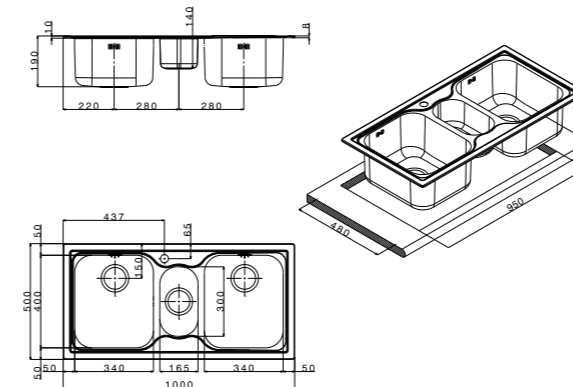

 brushed/spazzolato

- extra
- | | | |
|----|----|----|
| 1 | 2 | 3 |
| 4a | 5a | 6a |
| 7a | | |

TOG1002IBC

 packed in boxes:
1010 x 565 x 265 mm - 8,92 Kg

- size 1000x500 mm
- drain hole 3,5"
- cut-out  950x480 mm
- base  1000 mm
- depth  190 mm
- fitting  8 mm
- finish/finitura  brushed/spazzolato