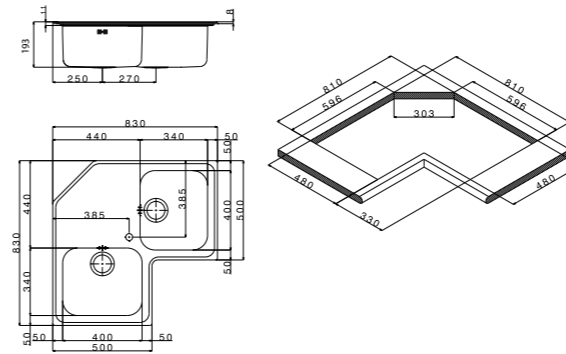

size 830x830x500 mm
drain hole 3,5"
cut-out see technical drawing
base see technical drawing
depth 193 mm
fitting 8 mm
finish/finitura brushed/spazzolato
                   linen/antigraffio

finish/finitura

brushed/spazzolato

linen/antigraffio

accessories

extra

1	2	3
4a	5a	6

extra

1	2	3
4a	5a	6

code
drainer right or left /
gocciolatoio destro o sinistro

ROAN21BC

ROAN21AC

packed in boxes:
890 x 860 x 220 mm - 7,7 Kg