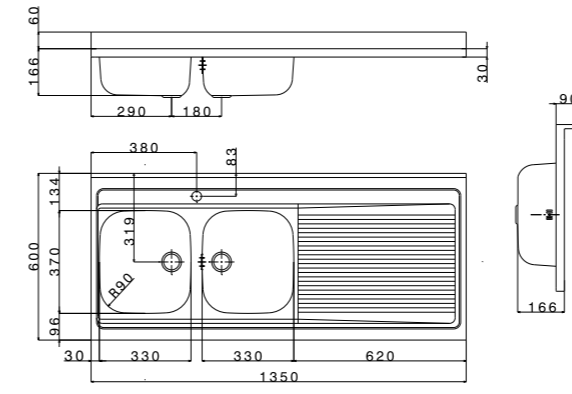

packed in boxes:
1220 x 610 x 650 mm (5 pz) - 31,66 Kg

packed in boxes:
1225 x 620 x 650 mm (5 pz) - 33,64 Kg

packed in boxes:
1225 x 620 x 650 mm (5 pz) - 36,5 kg

mixers	accessories
 <p>AP8420CR</p>	 <p>AP4070CR</p>
	<p>1  TLVM33 Wood Chopping Board</p> <p>2  TLVQ37 Wood Chopping Board</p>