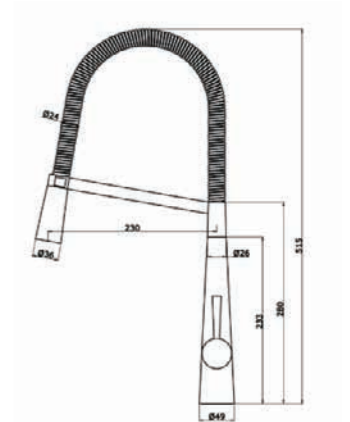

finish code
AP9015 Monocomando / Single lever Chrome/Cromato **AP9015CR**

Made in Italy