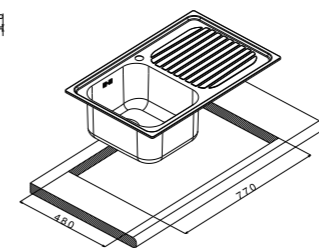

- size 790x500 mm
- drain hole 3,5"
- cut-out 770x480 mm
- base 450 mm
- depth 194 mm
- fitting 8 mm
- finish/finitura brushed/spazzolato
- linen/antigraffio

- brushed/spazzolato
- linen/antigraffio

accessories code

extra	1	2	3
	4	5	6
	7		
extra	1	2	3
	4	5	6
	7		

- **VE7911RBC**
  (dx/right)
- **VE7911LBC**
  (sx/left)
- **VE7911RAC**
  (dx/right)
- **VE7911LAC**
  (sx/left)

packed in boxes:
1030 x 520 x 200 mm - 7,93 Kg