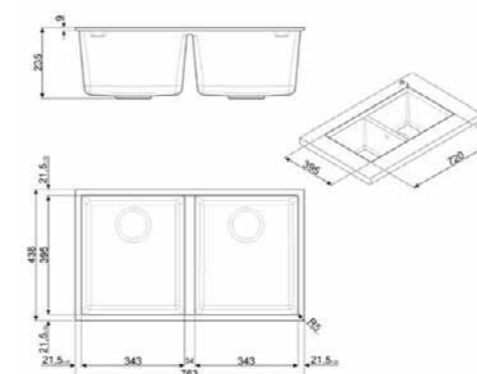

titan/titanio

FEP3434UTM

packed in boxes:
850 x 550 x 300 mm - 14,12 Kg

mixers