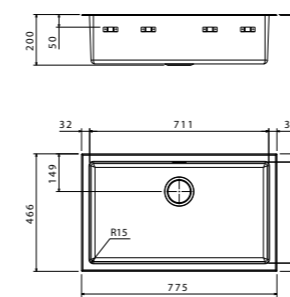

 brushed/spazzolato

extra 1 2 3

LNR50SFR

 packed in boxes:
640 x 580 x 300 mm - 7,75 Kg

- size 775x466 mm
- drain hole 3,5"
- cut-out  750x445 mm
- base  800 mm
- depth  200 mm
- fitting  4 mm
- finish/finitura  brushed/spazzolato