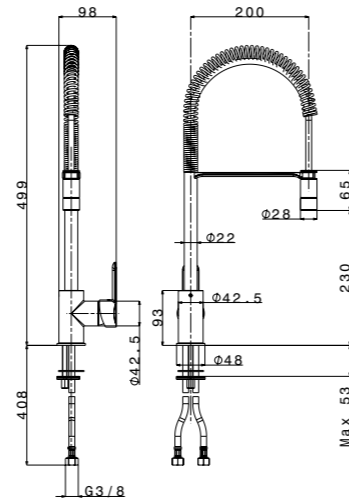

finish code
APG8993 Doccetta Estraibile / Pull out spray Chrome/Cromato

Made in Italy