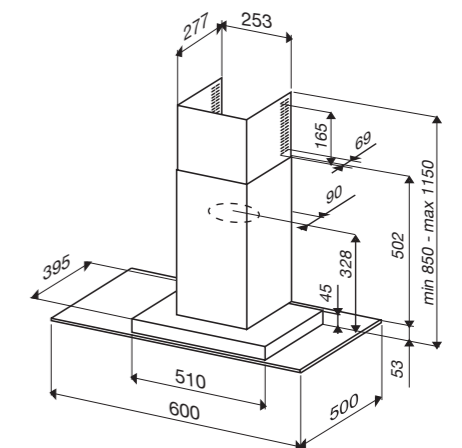

CVP600E T-Shape

3 velocit / N° of speed 3
Comandi elettromeccanici / Control setting: buttons
2 lampade alogene / 2 Halogen Lights
2 filtri antigrasso metallici / 2 Aluminium Anti-Grease Filters
Motore 390 m3/h / Extraction Rate 390 m3/h

Classe di efficienza energetica D / Energy Rating D