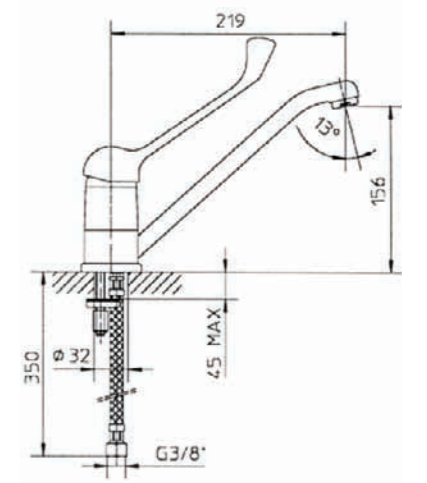

finish code

APF3287 Leva clinica / Clinic lever

Chrome/Cromato **APF3287CR**

Made in Italy