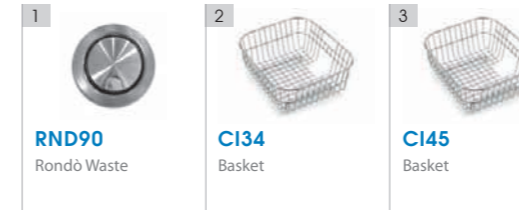

RND90
Rondò Waste

C134
Basket

C145
Basket