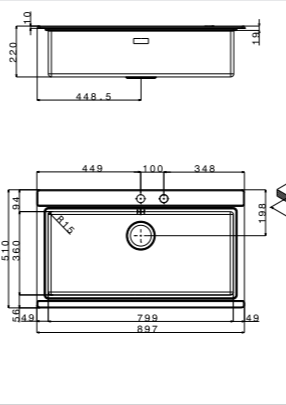

packed in boxes:
1050 x 635 x 320 mm - 11,7 Kg

packed in boxes:
1010 x 620 x 310 mm - 13 Kg

packed in boxes:
1130 x 570 x 270 mm - 8,6 Kg

packed in boxes:
1265 x 645 x 430 mm - 22,83 Kg

mixers

accessories

Iris _ Built in