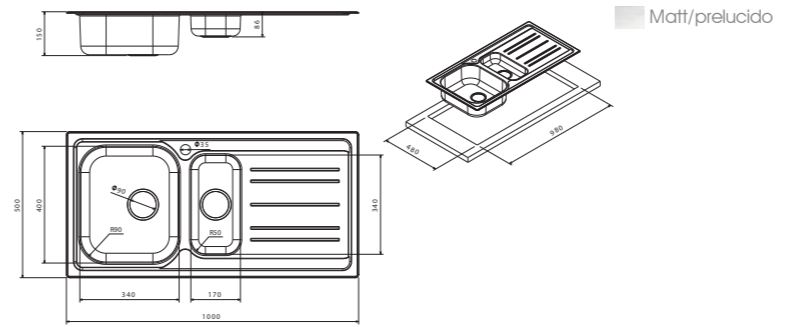

extra **1** **2** **3**

OH1002IRPC
(dx/right)
OH1002ILPC
(sx/left)

packed in boxes:
1030 x 520 x 200 mm - 5,25 Kg

- size 500x500 mm
- drain hole 3,5"
- cut-out 480x480 mm
- base 450 mm
- depth 165 mm
- fitting 4 mm
- finish/finitura matt/prelucido