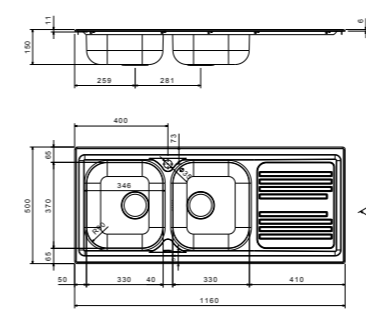

packed in boxes:
730 x 610 x 280 mm - 4,35 Kg

packed in boxes:
895 x 520 x 205 mm - 5,17 Kg

packed in boxes:
895 x 520 x 200 mm - 5,76 kg

packed in boxes:
1200 x 520 x 205 mm - 6,79 Kg

mixers

accessories

APG1111CR APG12921CR APF3227CR AP8420CR APG12914CR