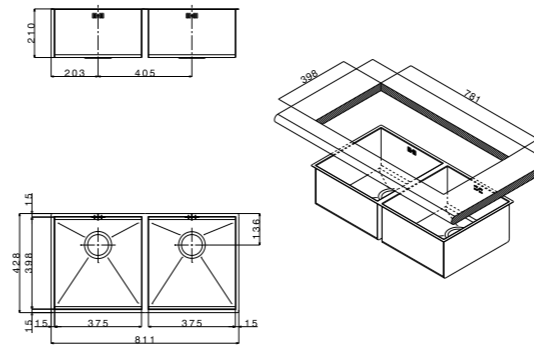

packed in boxes:
880 x 555 x 310 mm - 12,78 Kg

satin/satinato

extra 1 2

FEQ3838USC