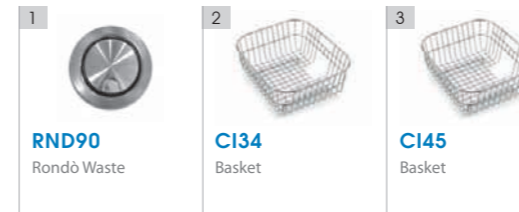

mixers

APF3227CR

AP5001HACR

AP5002CR

AP7730DCCR

accessories

RND90
Rondo Waste

CI34
Basket