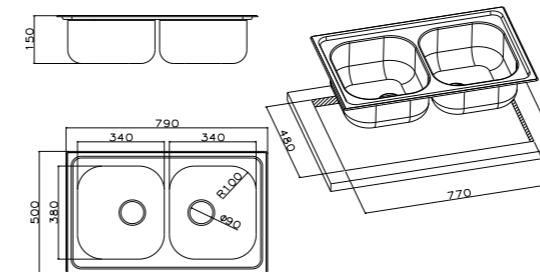

OH791IRPC
(dx/right)
OH791ILPC
(sx/left)

 packed in boxes:
820 x 540 x 200 mm - 4,75 Kg

- size 790x500 mm
- drain hole 3,5"
- cut-out  770x480 mm
- base  800 mm
- depth  150 mm
- fitting  4 mm
- finish/finitura  matt / prelucido