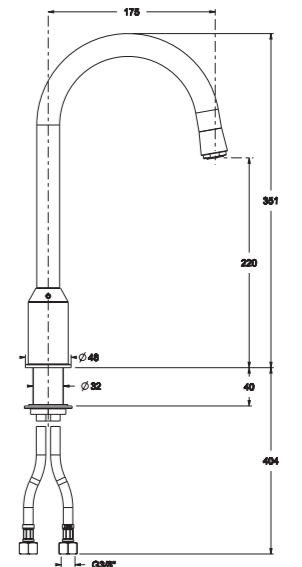

Made in Italy

- finish
-  Chrome/Cromato

- code
- AP7730DCCR**

APG12921 Doccetta Estraibile / Pull out spray

Made in Italy

- finish
-  Chrome/Cromato

- code
- APG12921CR**

AP7780 Monocomando / Single lever