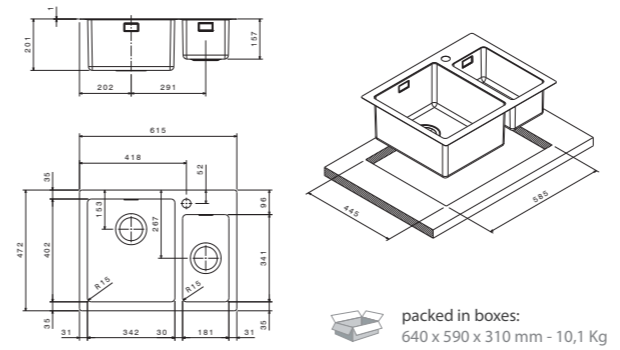

- size 565x510 mm
- drain hole 3,5"
- cut-out 585x445 mm
- base 600 mm
- depth 201 mm
- fitting flat inset
- finish/finitura brushed/spazzolato

included **1**

LNP3418FBC

extra **2** **3**