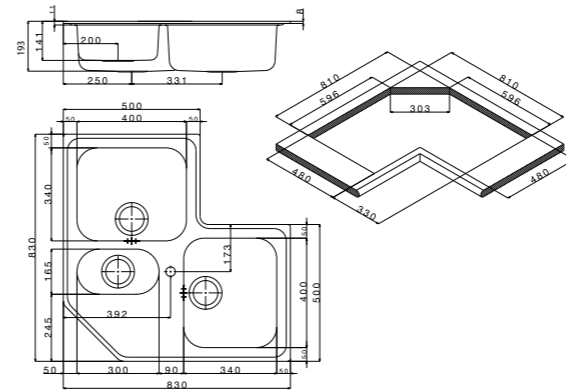

size 830x830x500 mm
drain hole 3,5"
cut-out see technical drawing
base see technical drawing
depth 193 mm
fitting 8 mm
finish/finitura brushed/spazzolato
                   linen/antigraffio

brushed/spazzolato

linen/antigraffio

extra

1	2	3
4a	5a	6
7a	8	9

extra

1	2	3
4a	5a	6
7a	8	9

ROAN31BC

ROAN31AC

packed in boxes:
870 x 855 x 220 mm - 8,55Kg