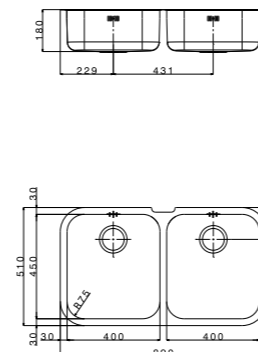

 brushed/spazzolato

- extra
- | | | |
|---|---|---|
| 1 | 3 | 5 |
| 7 | | |

FE4040UBC

 packed in boxes:
950 x 605 x 280 mm - 6,6 Kg

- size 890x510 mm
- drain hole 3,5"
- cut-out  839x459 mm
- base  900 mm
- depth  180 mm
- fitting  undermount
- finish/finitura  brushed/spazzolato