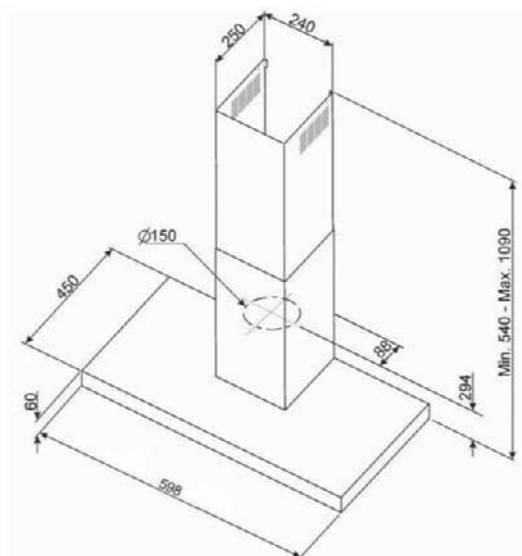

CAT600HXE T-Shape

3 velocit + intensiva / N° of speed 3 + Intensive speed
Comandi tasti / Control setting: buttons
2 lampade LED / 2 LED Lights
2 filtri antigrasso metallici / 2 Aluminium Anti-Grease Filters
Motore 603 m3/h / Extraction Rate 603 m3/h

Classe di efficienza energetica B / Energy Rating B