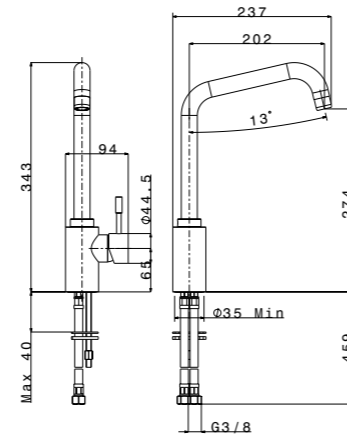

1. finish
2. Chrome/Cromato
   - Black/Nero
   - White/Bianco

1. code
2. **APF3227CR**
   - **APF3227B**
   - **APF3227W**

AP7730 Monocomando / Single lever