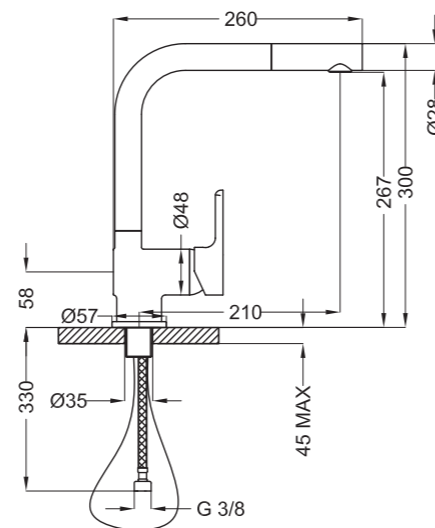

1. finish
2. Chrome/Cromato

1. code
2. **AP7730DCCR**