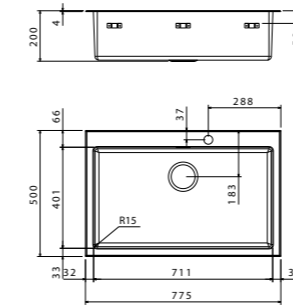

 brushed/spazzolato

- included **1**
- extra **2 3**

LNR50IBC

 packed in boxes:
645 x 577 x 285 mm - 6,9 Kg

- size 775x500 mm
- drain hole 3,5"
- cut-out  750x470 mm
- base  800 mm
- depth  200 mm
- fitting  4 mm
- finish/finitura  brushed/spazzolato