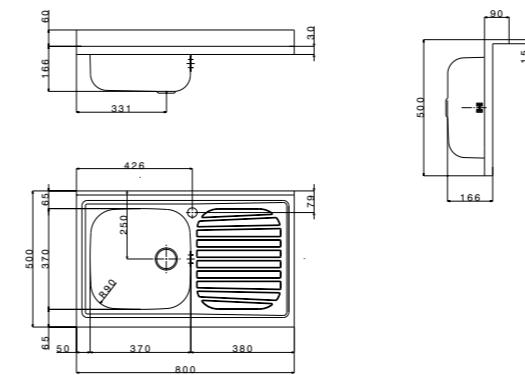

matt/prelucido

extra **2**

PI801RPC
(dx/right)
PI801LPC
(sx/left)

packed in boxes:
945 x 610 x 280 mm - 5,26 Kg