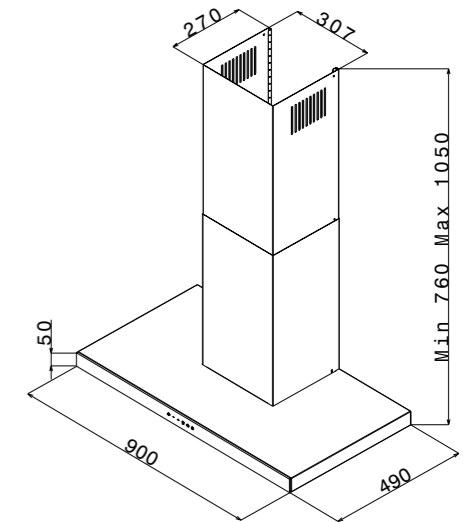

technical data

technical data

CVE600BE Verticale / Vertical

3 velocità / N° of speed 3
Comandi elettromeccanici / Control setting: buttons
2 lampade / 2 Lights
1 filtri antigrasso metallici / 1 Aluminium Anti-Grease Filters
Motore 410 m3/h / Extraction Rate 410 m3/h

Classe di efficienza energetica D / Energy Rating D

CA90PUE T-Shape

3 velocità + intensiva / N° of speed 3 + Intensive speed
Comandi touch control / Control setting: Touch controls
2 lampade LED / 2 LED Lights
3 filtri antigrasso metallici / 3 Aluminium Anti-Grease Filters
Motore 756 m3/h / Extraction Rate 756 m3/h

Classe di efficienza energetica B / Energy Rating B

technical data

CA90NAE T-Shape

3 velocità / N° of speed 3
Comandi elettromeccanici / Control setting: buttons
2 lampade alogene / 2 Halogen Lights
3 filtri antigrasso metallici / 3 Aluminium Anti-Grease Filters
Motore 556 m3/h / Extraction Rate 556 m3/h

Classe di efficienza energetica C / Energy Rating C