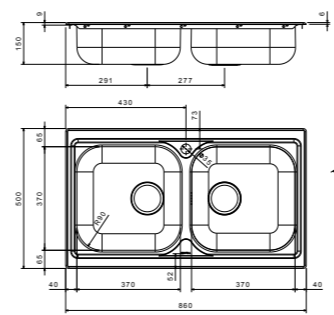

packed in boxes:
730 x 610 x 280 mm - 4,35 Kg

packed in boxes:
895 x 520 x 205 mm - 5,17 Kg

packed in boxes:
895 x 520 x 200 mm - 5,76 kg

packed in boxes:
1200 x 520 x 205 mm - 6,79 Kg

mixers

accessories

APG1111CR APG12921CR APF3227CR AP8420CR APG12914CR