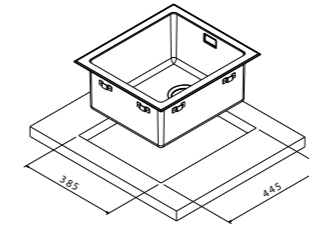

- size 407x466 mm
- drain hole 3,5"
- cut-out 385x445 mm
- base 450 mm
- depth 200 mm
- fitting 4 mm
- finish/finitura brushed/spazzolato

brushed/spazzolato

extra ☐ 1 ☐ 2 ☐ 3

LNR34SFR

packed in boxes:
570 x 550 x 300 mm - 6,48 Kg