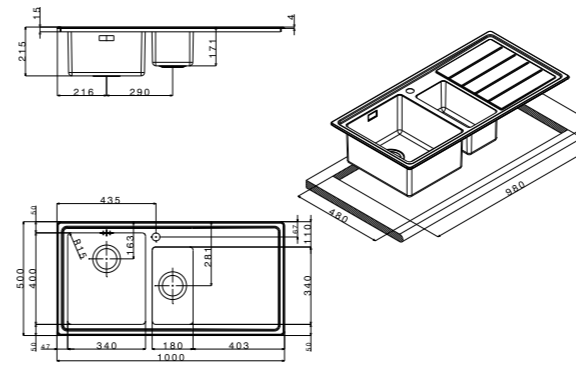

- size 1000x500 mm
- drain hole 3,5"
- cut-out 980x480 mm
- base 800 mm
- depth 215 mm
- fitting 4 mm
- flat
- finish/finitura brushed/spazzolato

packed in boxes:
1130 x 600 x 280 mm - 9,8 Kg

- included **1**
- included **1**
- extra **2** **3** **4**
  5

- **LNP1002IRBC**
  (dx/right)
- **LNP1002ILBC**
  (sx/left)
- **LNP1002FRBC**
  (dx/right)
- **LNP1002FLBC**
  (sx/left)