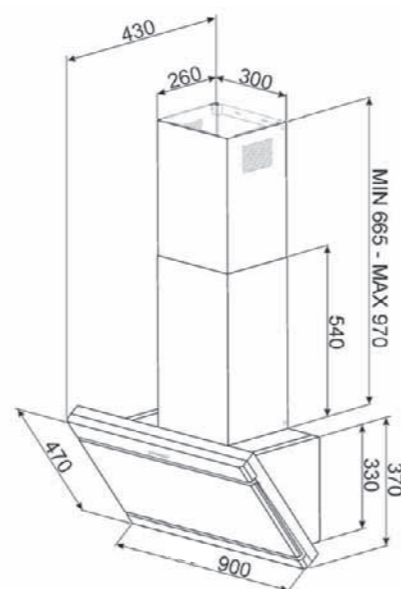

CL190XE Verticale / Vertical

Aspirazione frontale/Front aspiration
3 velocit + intensiva / N° of speed 3 + Intensive speed
Comandi Soft touch / Control setting soft touch
2 lampade a led / 2 led Lights
3 filtri antigrasso metallici / 3 Aluminium Anti-Grease Filters
Motore 825 m3/h / Extraction Rate 825 m3/h

Classe di efficienza energetica B / Energy Rating B