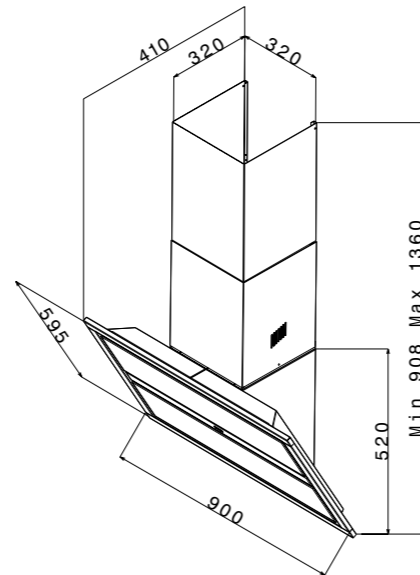

technical data

CA90ATE Verticale / Vertical

Aspirazione perimetrale / Perimeter aspiration
3 velocit + intensiva / N° of speed 3 + Intensive speed
Comandi touch control / Control setting: Touch controls
2 faretti LED / 2 LED Lights
1 filtro antigrasso metallico / Stainless steel anti-grease filter
Motore 770 m3/h / Extraction rate 770 m3/h

Classe di efficienza energetica A / Energy Rating A