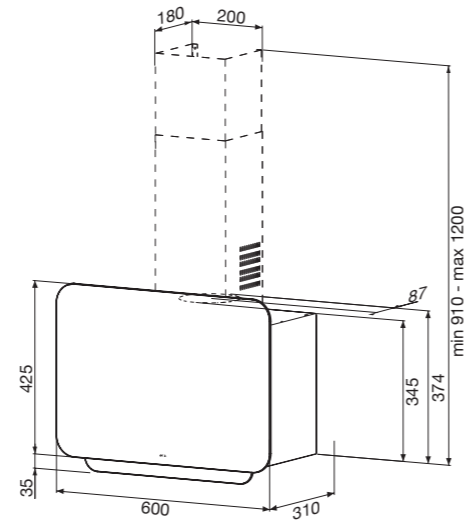

technical data

technical data

CVE600BE Verticale / Vertical

3 velocità / N° of speed 3
Comandi elettromeccanici / Control setting: buttons
2 lampade / 2 Lights
1 filtri antigrasso metallici / 1 Aluminium Anti-Grease Filters
Motore 410 m3/h / Extraction Rate 410 m3/h

Classe di efficienza energetica D / Energy Rating D

CA90PUE T-Shape

3 velocità + intensiva / N° of speed 3 + Intensive speed
Comandi touch control / Control setting: Touch controls
2 lampade LED / 2 LED Lights
3 filtri antigrasso metallici / 3 Aluminium Anti-Grease Filters
Motore 756 m3/h / Extraction Rate 756 m3/h

Classe di efficienza energetica B / Energy Rating B

technical data

CA90NAE T-Shape

3 velocità / N° of speed 3
Comandi elettromeccanici / Control setting: buttons
2 lampade alogene / 2 Halogen Lights
3 filtri antigrasso metallici / 3 Aluminium Anti-Grease Filters
Motore 556 m3/h / Extraction Rate 556 m3/h

Classe di efficienza energetica C / Energy Rating C