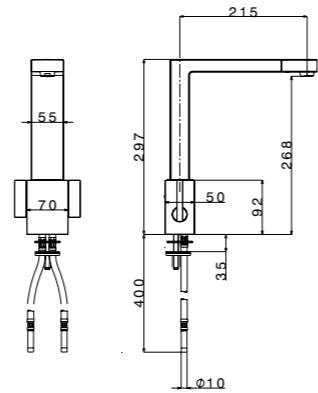

finish code
APG3590 Doppio comando / Double lever Chrome/Cromato **APG3590CR**

Made in Italy