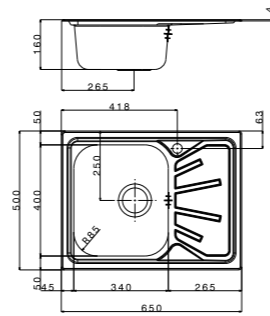

finish/finitura	accessories	code
	size 650x500 mm drain hole 3,5" cut-out 630x480 mm base 450 mm depth 160 mm fitting 4 mm finish/finitura matt/prelucido		extra <table border="1"><tr><td>1</td><td>2</td><td>3</td></tr><tr><td>4</td><td>5</td><td></td></tr></table>	TM651IRPC <i>(dx/right)</i> TM651ILPC <i>(sx/left)</i>
	size 860x500 mm drain hole 3,5" cut-out 840x480 mm base 450 mm depth 155 mm fitting 6 mm finish/finitura matt/prelucido		extra <table border="1"><tr><td>1</td><td>2</td><td>3</td></tr><tr><td>4</td><td>5</td><td></td></tr></table>	TM861IRPC <i>(dx/right)</i> TM861ILPC <i>(sx/left)</i>
	size 860x500 mm drain hole 3,5" cut-out 840x480 mm base 900 mm depth 150 mm fitting 6 mm finish/finitura matt/prelucido		extra <table border="1"><tr><td>1</td><td>2</td><td>3</td></tr><tr><td>4</td><td>5</td><td></td></tr></table>	TM862IPC
	size 1160x500 mm drain hole 3,5" cut-out 1140x480 mm base 800 mm depth 150 mm fitting 6 mm finish/finitura matt/prelucido		extra <table border="1"><tr><td>1</td><td>2</td><td>3</td></tr><tr><td>4</td><td>5</td><td></td></tr></table>	TM1162IRPC <i>(dx/right)</i> TM1162ILPC <i>(sx/left)</i>

packed in boxes:
730 x 610 x 280 mm - 4,35 Kg