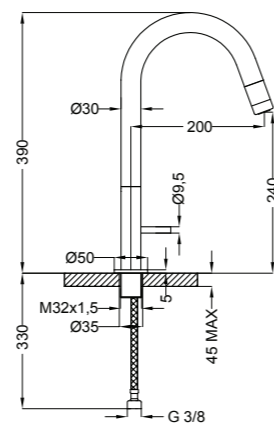

finish code

AP9020 Doccetta Estraibile / Pull out spray
immagine sgranata

Black/Nero
White/Bianco

AP9020B
AP9020W