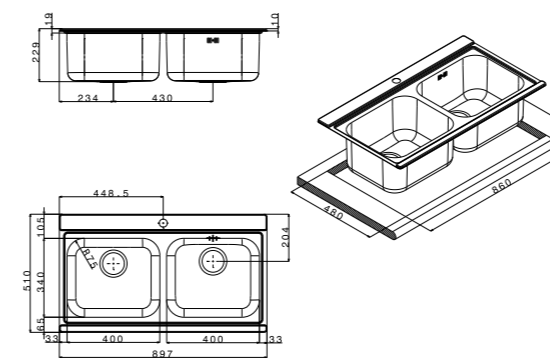

 brushed/spazzolato

included **1**

IR901IRSC
(dx/right)
IR901ILSC
(sx/left)

- extra
- | | | |
|---|---|---|
| 2 | 3 | 4 |
| 5 | 6 | 7 |
| 8 | | |

 packed in boxes:
1140 x 610 x 280 mm - 7,69 Kg

- size 900x510 mm
- drain hole 3,5"
- cut-out  850x480 mm
- base  800 mm
- depth  229 mm
- fitting  flat inset
- finish/finitura  brushed / spazzolato

 brushed/spazzolato

included **1**

IR901IRSC
(dx/right)
IR901ILSC
(sx/left)

- extra
- | | | |
|---|---|---|
| 2 | 3 | 4 |
| 5 | 6 | 7 |
| 8 | 9 | |

 packed in boxes:
1115 x 570 x 270 mm - 7,8 Kg

- size 900x510 mm
- drain hole 3,5"
- cut-out  860x480 mm
- base  900 mm
- depth  229 mm
- fitting  flat inset
- finish/finitura  brushed / spazzolato

 brushed/spazzolato

included **1**

IR902ISC

- extra
- | | | |
|---|---|---|
| 2 | 3 | 4 |
| 5 | 6 | 7 |
| 8 | | |

 packed in boxes:
1130 x 570 x 270 mm - 8,6 Kg

mixers

accessories

Pura