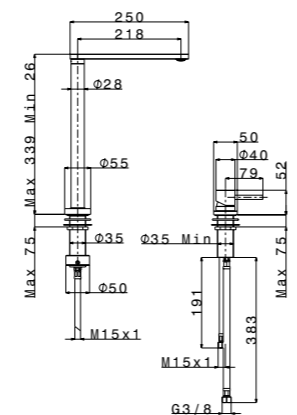

Purified water, filter 6 months included
Acqua purificata, filtro 6 mesi incluso

finish code

APF1260 Telescopico / Telescopic

Chrome/Cromato

Made in Italy