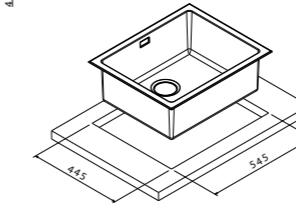

 brushed/spazzolato

extra 1 2 3

LNR34SFR

 packed in boxes:
570 x 550 x 300 mm - 6,48 Kg

- size 567x466 mm
- drain hole 3,5"
- cut-out  545x445 mm
- base  600 mm
- depth  200 mm
- fitting  4 mm
- finish/finitura  brushed/spazzolato