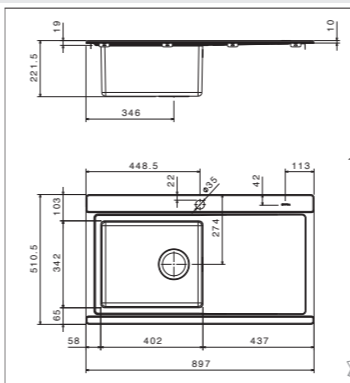

finish/finitura	accessories	code drainer right or left / gocciolatoio destro o sinistro
	size 900x510 mm drain hole 3,5" cut-out 850x480 mm base 600 mm depth 219 mm fitting flat inset finish/finitura brushed / spazzolato		included 1 included 1 extra 2 3 4 6 7	SA9011RBC <i>(dx/right)</i> SA9011LBC <i>(sx/left)</i>
	size 900x510 mm drain hole 3,5" cut-out 850x480 mm base 800 mm depth 219 mm fitting flat inset finish/finitura brushed / spazzolato		included 1 included 1 extra 2 3 4 6 7	SA9018RBC <i>(dx/right)</i> SA9018LBC <i>(sx/left)</i>
	size 900x510 mm drain hole 3,5" cut-out 860x480 mm base 900 mm depth 219 mm fitting flat inset finish/finitura brushed / spazzolato		included 1 extra 2 3 4 6 7	SA902IBC
	size 900x510 mm drain hole 3,5" cut-out 850x480 mm base 900 mm depth 220 mm fitting flat inset finish/finitura brushed / spazzolato	silver black/nero white/bianco	included 1 2 5 included 1 3 5 included 1 4 5	SAG901KITSIS SAG901KITBIS SAG901KITWIS

packed in boxes:
1050 x 635 x 320 mm - 11,7 Kg