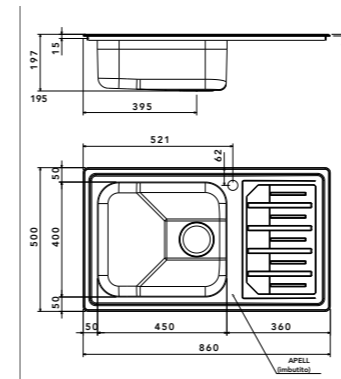

 brushed/spazzolato

- extra
- | | | |
|---|---|---|
| 1 | 2 | 3 |
| 4 | 5 | 6 |
| 7 | | |

MLE8611RBC
(dx/right)
MLE8611LBC
(sx/left)

 packed in boxes:
895 x 520 x 205 mm - 5,93 Kg

- size 860x500 mm
- drain hole 3,5"
- cut-out  840x480 mm
- base  600 mm
- depth  197 mm
- fitting  4 mm
- finish/finitura  brushed/spazzolato