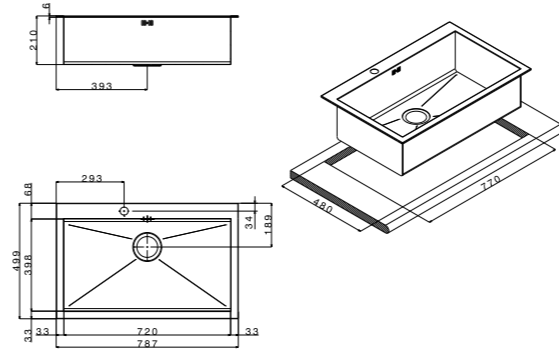

 packed in boxes:
1320 x 620 x 320 mm - 16,7 Kg

- size 787x499 mm
- drain hole 3,5"
- cut-out  770x480 mm
- base  800 mm
- depth  210 mm
- fitting  6 mm
- finish/finitura  satin/satinato

finish/finitura  satin/satinato

- extra
- | | | |
|---|---|---|
| 1 | 2 | 3 |
| 4 | 5 | 6 |
| 7 | | |

SQ72ISC

 packed in boxes:
860 x 580 x 310 mm - 9,18 Kg

- size 567x499 mm
- drain hole 3,5"
- cut-out  550x480 mm
- base  600 mm
- depth  210 mm
- fitting  6 mm
- finish/finitura  satin/satinato