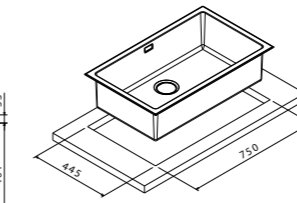

 brushed/spazzolato

extra 1 2 3

LNR50SFR

 packed in boxes:
640 x 580 x 300 mm - 7,75 Kg

- size 775x466 mm
- drain hole 3,5"
- cut-out  750x445 mm
- base  800 mm
- depth  200 mm
- fitting  4 mm
- finish/finitura  brushed/spazzolato