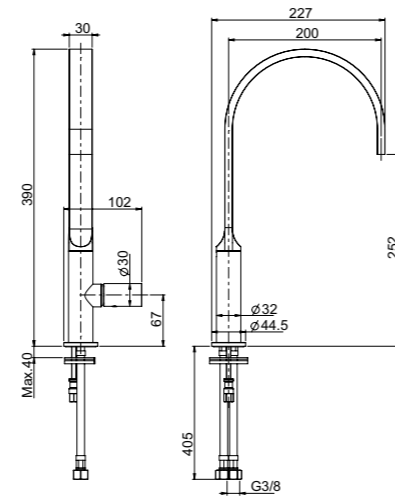

finish code

APF7107 Monocomando / Single lever

Chrome/Cromato **APF7107CR**