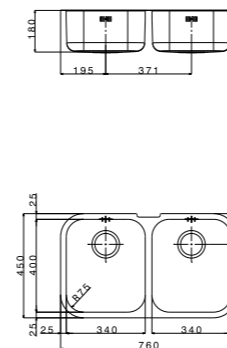

 brushed/spazzolato

- extra
- | | | |
|---|---|---|
| 1 | 2 | 3 |
| 4 | 5 | 6 |
| 7 | 8 | |

FE4540UBC

 packed in boxes:
950 x 605 x 280 mm - 7,41 Kg

- size 760x450 mm
- drain hole 3,5"
- drain hole 3,5"
- cut-out  719x409 mm
- base  800 mm
- depth  180 mm
- fitting  undermount
- finish/finitura  brushed/spazzolato