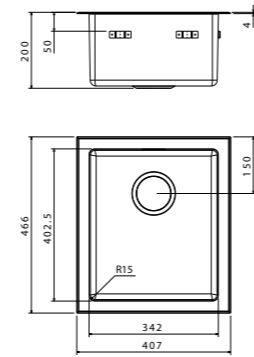

- size 407x466 mm
- drain hole 3,5"
- cut-out 385x445 mm
- base 450 mm
- depth 200 mm
- fitting 4 mm
- finish/finitura brushed/spazzolato

brushed/spazzolato

extra ☐ 1 ☐ 2 ☐ 3

LNR34SFR

packed in boxes:
570 x 550 x 300 mm - 6,48 Kg