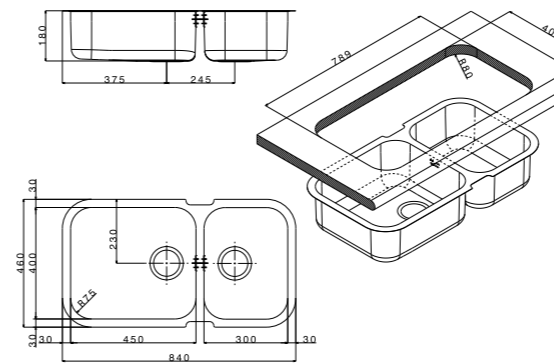

- size 840x460 mm
- drain hole 3,5"
- cut-out 789x409 mm
- base 900 mm
- depth 180 mm
- fitting undermount
- finish/finitura brushed/spazzolato

brushed/spazzolato

extra

1	1b	2
2b	3a	4
4b		

FE4530UBC

packed in boxes:
980 x 570 x 260 mm - 7,26 Kg