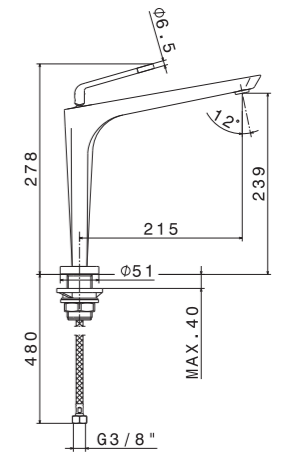

finish code
AP5202 Monocomando / Single lever Chrome/Cromato **AP5202CR**

Made in Italy