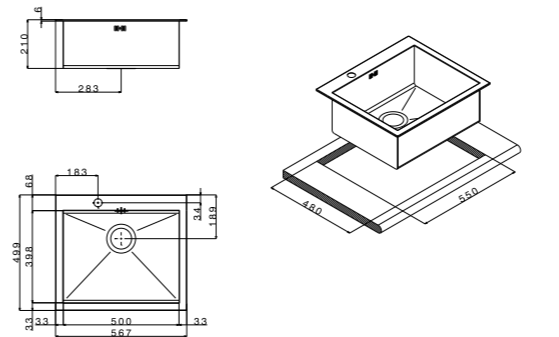

 packed in boxes:
1320 x 620 x 320 mm - 16,7 Kg

- size 787x499 mm
- drain hole 3,5"
- cut-out  770x480 mm
- base  800 mm
- depth  210 mm
- fitting  6 mm
- finish/finitura  satin/satinato

finish/finitura  satin/satinato

- extra
- | | | |
|---|---|---|
| 1 | 2 | 3 |
| 4 | 5 | 6 |
| 7 | | |

SQ72ISC

 packed in boxes:
860 x 580 x 310 mm - 9,18 Kg

- size 567x499 mm
- drain hole 3,5"
- cut-out  550x480 mm
- base  600 mm
- depth  210 mm
- fitting  6 mm
- finish/finitura  satin/satinato