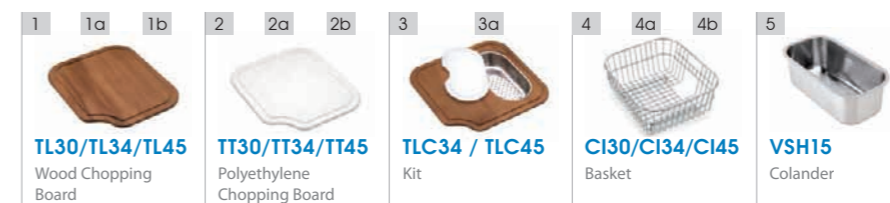

TL30/TL34/TL45
Wood Chopping Board

TT30/TT34/TT45
Polyethylene Chopping Board

TLC34 / TLC45
Kit

CI30/CI34/CI45
Basket

VSH15
Colander