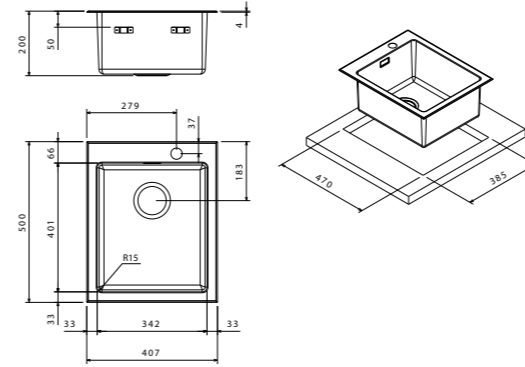

They give elegance and modernity to the kitchen according to the latest market trends.

Radius

lavello: LNR711BC
miscelatore: AP7730CR

- size 407x500 mm
- drain hole 3,5"
- cut-out  385x470 mm
- base  450 mm
- depth  200 mm
- fitting  4 mm
- finish/finitura  brushed/spazzolato