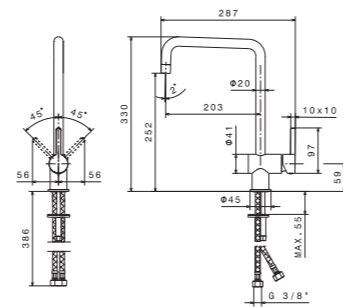

finish code

AP500 Monocomando / Single lever

Chrome/Cromato

AP500CR