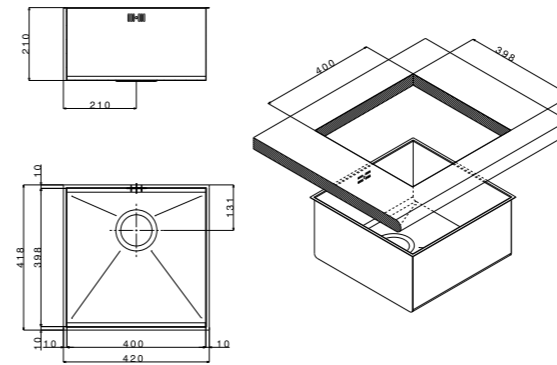

size 420x418 mm
drain hole 3,5"
cut-out 400x398 mm
base 450 mm
depth 210 mm
fitting undermount
finish/finitura satin/satinato

finish/finitura satin/satinato

accessories

extra

1	2	3
4		

code
drain right or left /
gocciolatoio destro o sinistro

FEQ40USC

packed in boxes:
495 x 500 x 300 mm - 6 Kg