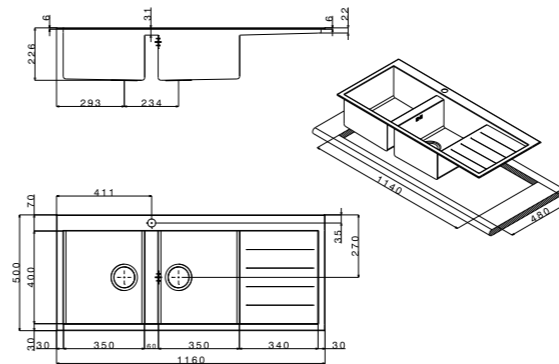

VSH20Q-2
Colander

VSH40Q-2
Colander

TTQ40
Polyethylene
Chopping Board

TSQ24S
Silver Glass Cover

TSQ24B
Black Glass Cover

TSQ24W
White Glass Cover

TLQ40
Wood Chopping Board

- size 1160x500 mm
- drain hole 3,5"
- cut-out  1140x480 mm
- base  900 mm
- depth  226 mm
- fitting  6 mm
- finish/finitura  satin/satinato