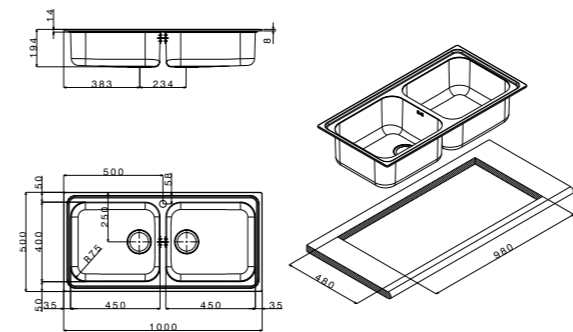

 brushed/spazzolato

- extra
- | | | |
|----|----|----|
| 1 | 2 | 3 |
| 4a | 5a | 6a |
| 7a | | |

TO1161RBC
(dx/right)
TO1161LBC
(sx/left)

 packed in boxes:
1250 x 610 x 285 mm - 8,04 Kg

- size 1000x500 mm
- drain hole 3,5"
- cut-out  980x480 mm
- base  1000 mm
- depth  194 mm
- fitting  8 mm
- finish/finitura  brushed/spazzolato