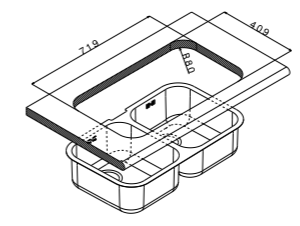

 brushed/spazzolato

- extra
- | | | |
|---|---|---|
| 1 | 2 | 3 |
| 4 | 5 | 6 |
| 7 | 8 | |

FE4540UBC

 packed in boxes:
950 x 605 x 280 mm - 7,41 Kg

- size 760x450 mm
- drain hole 3,5"
- drain hole 3,5"
- cut-out  719x409 mm
- base  800 mm
- depth  180 mm
- fitting  undermount
- finish/finitura  brushed/spazzolato