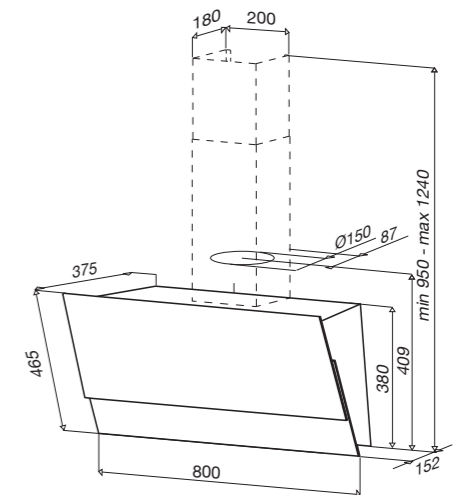

CSF800BE Verticale / Vertical

3 velocit + intensiva / N° of speed 3 + Intensive speed
Comandi touch control / Control setting: Touch controls
2 lampade alogene / 2 Halogen Lights
filtri a carbone / Carbon filter
Motore 760 m3/h / Extraction Rate 760 m3/h

Classe di efficienza energetica A / Energy Rating A