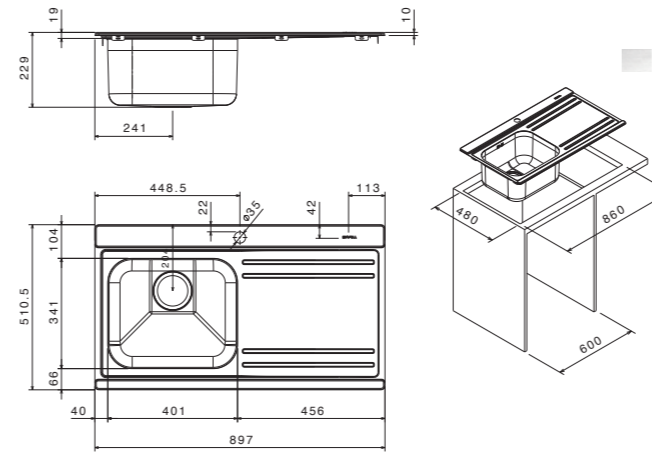

accessories

code
drainer right or left /
gocciolatoio destro o sinistro

- size 900x510 mm
- drain hole 3,5"
- cut-out  860x480 mm
- base  450 mm
- depth  229 mm
- fitting  flat inset
- finish/finitura  brushed / spazzolato