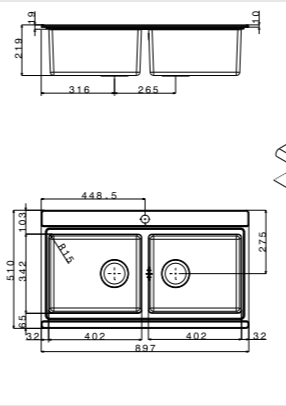

packed in boxes:
1010 x 620 x 310 mm - 13 Kg