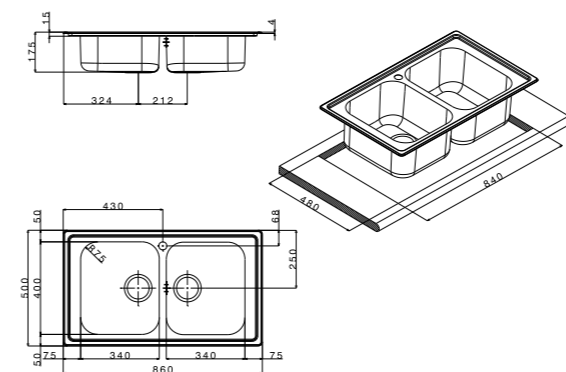

 brushed/spazzolato

- extra
- | | | |
|----|----|----|
| 1 | 2 | 3 |
| 4a | 5a | 6a |
| 7a | | |

MLG8611RBC
(dx/right)
MLG8611LBC
(sx/left)

 packed in boxes:
895 x 520 x 205 mm - 8,49 Kg

- size 860x500 mm
- drain hole 3,5"
- cut-out  840x480 mm
- base  900 mm
- depth  175 mm
- fitting  4 mm
- finish/finitura  brushed/spazzolato