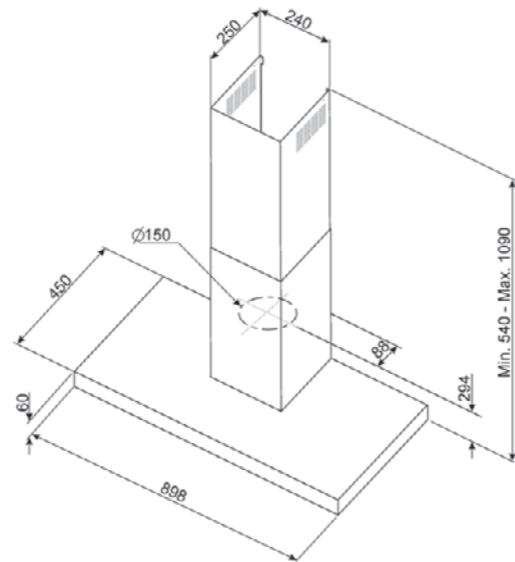

technical data

technical data

CAT900HXE T-Shape

3 velocit + intensiva / N° of speed 3 + Intensive speed
Comandi tasti / Control setting: Touch controls
2 lampade LED / 2 LED Lights
3 filtri antigrasso metallici / 3 Aluminium Anti-Grease Filters
Motore 603 m3/h / Extraction Rate 603 m3/h

Classe di efficienza energetica C / Energy Rating C