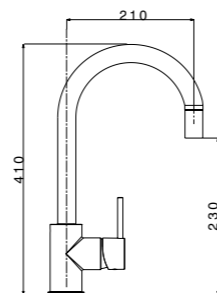

finish code
AP7790 Doccetta Estraibile / Pull out spray Chrome/Cromato **AP7790CR**

Made in Italy