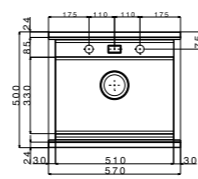

- size 600x510 mm
- drain hole 3,5"
- cut-out 550x480 mm
- base 600 mm
- depth 242 mm
- fitting flat inset
- finish/finitura satin/satinato

- black/nero
- silver
- white/bianco

accessories

- included **1 2 8**
- included **1 3 8**
- included **1 4 8**
- extra **9 10**

code
drainer right or left /
gocciolatoio destro o sinistro

RE601KITB

RE601KITs

RE601KITW

packed in boxes:
720 x 735 x 415 mm - 19,16 Kg