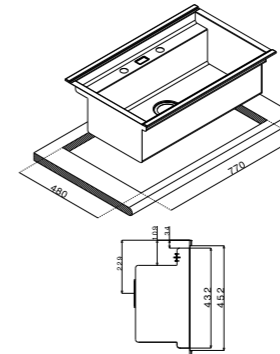

- size 790x510 mm
- drain hole 3,5"
- cut-out  770x480 mm
- base  800 mm
- depth  242 mm
- fitting  flat inset
- finish/finitura  satin/satinato

-  black/nero
-  silver
-  white/bianco

- included **1 5 8**
- included **1 6 8**
- included **1 7 8**
- extra **9 10**